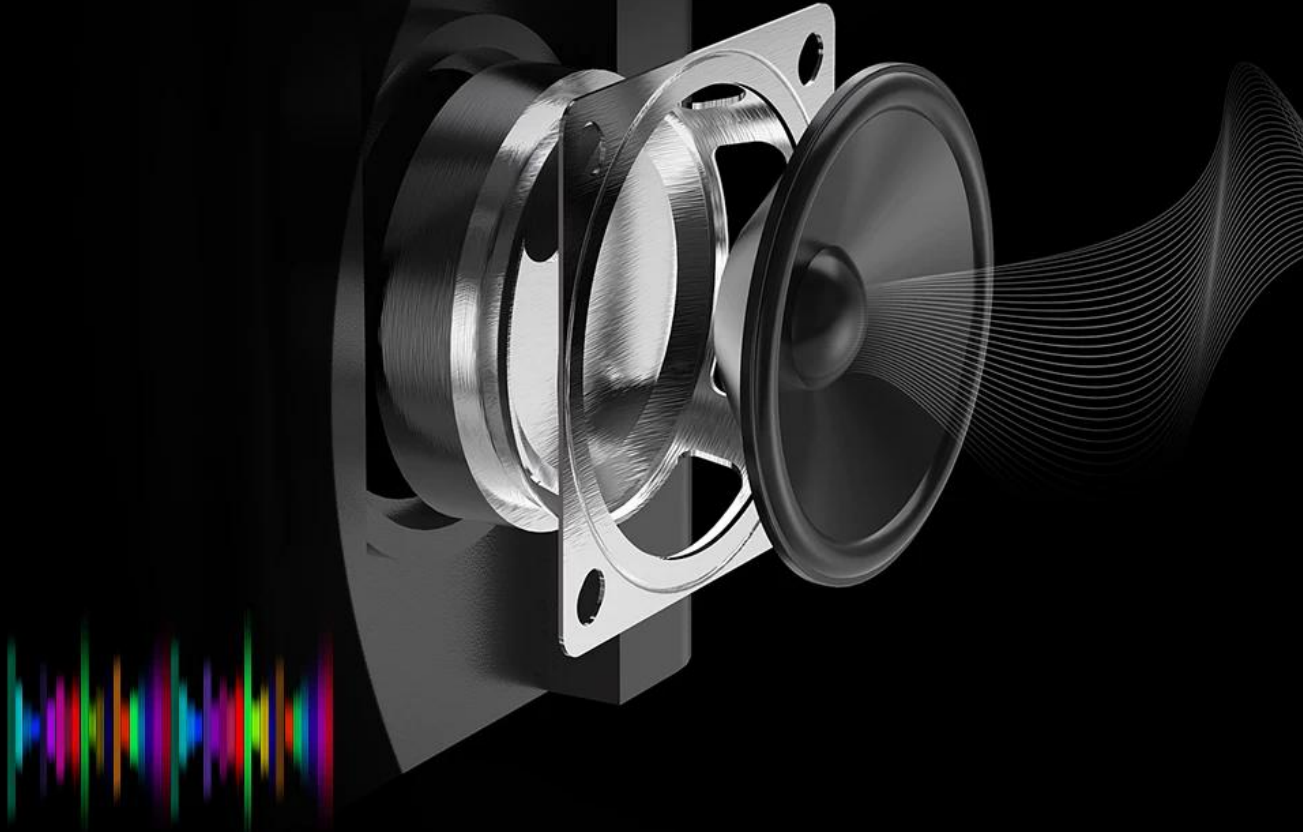

Support four-corner correction

It is more convenient to cast sideways

smart projector

Closed
optomechanical

Keystone

150 ANSI

Full HD

1080P

Uniformity 40%

Good heat dissipation

The composite heat dissipation design of the internal turbine of the optomechanical + the external axial flow is adopted.

Hear Every Whisper and Explosion

Health and eye care