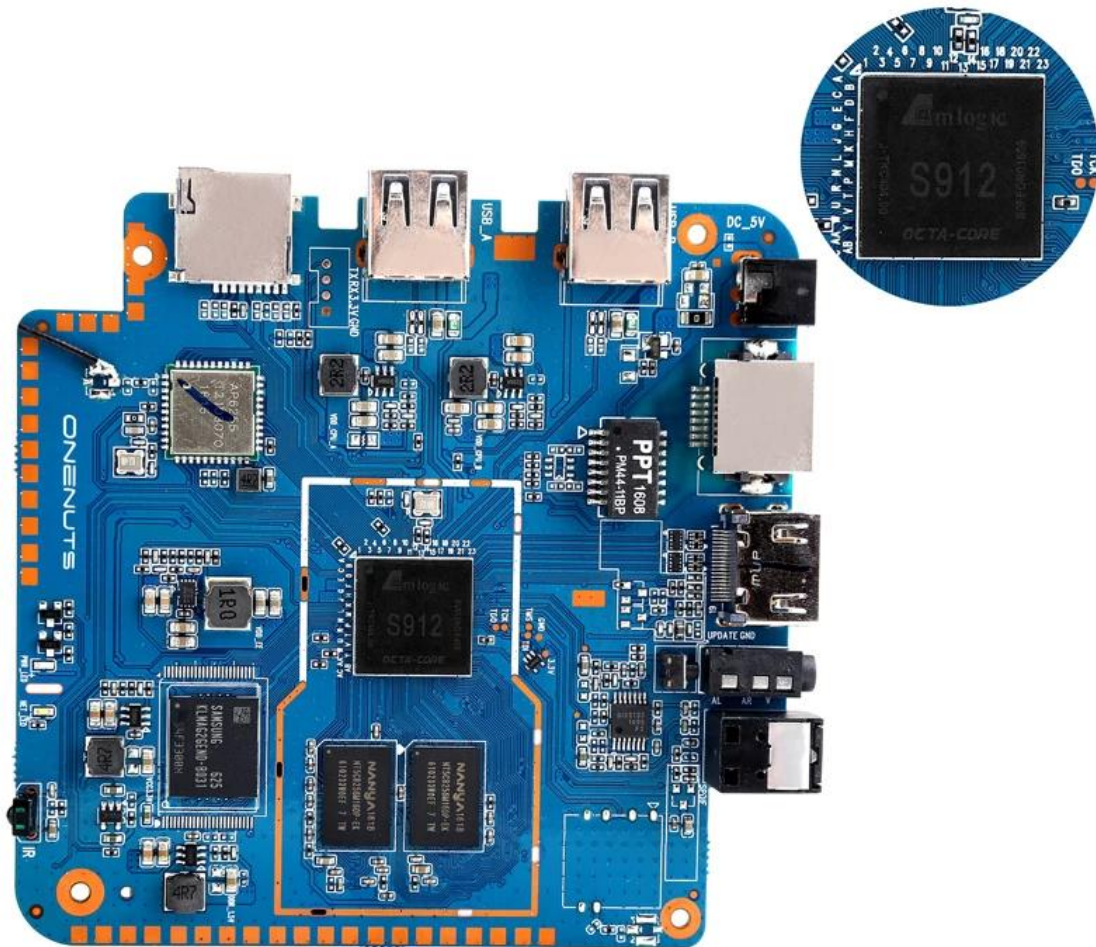

Motherboard Show

Willkommen bei unserem exklusiven Fabrik-Direktverkauf für Android-TV-Boxen, bei dem Sie eine große Auswahl an hochmodernen Geräten zu Großhandelspreisen entdecken können. In dieser ausführlichen Produkterklärung gehen wir näher auf die Funktionen, Vorteile und Vorzüge unserer Android-TV-Boxen ein.

Unübertroffene Qualität und Leistung

Unsere Android-TV-Boxen werden mit Präzision und Liebe zum Detail gefertigt und gewährleisten unübertroffene Qualität und Leistung. Ausgestattet mit leistungsstarken Prozessoren, reichlich RAM und erweiterten Grafikfunktionen bieten diese Geräte reibungslose und verzögerungsfreie Streaming-, Gaming- und Multitasking-Erlebnisse.

Unterstützung für 4K Ultra HD-Auflösung

Erleben Sie atemberaubende Bilder mit Unterstützung der 4K-Ultra-HD-Auflösung. Egal, ob Sie Ihre Lieblingsfilme, Fernsehsendungen oder Videos streamen, unsere Android-TV-Boxen sorgen für eine gestochen scharfe, klare und lebendige Bildqualität auf kompatiblen Displays.