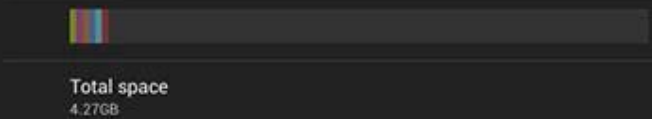

Tomato

Volume icons, Network icon, Power icon, Menu icon