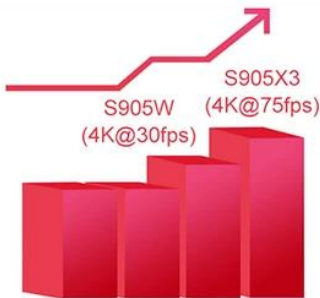

# Amlogic S905X3 Quad Core

Faster, Smarter and More Powerful

4GB DDR3	32GB eMMC	Ultra-fast running speed
		Professional image processing