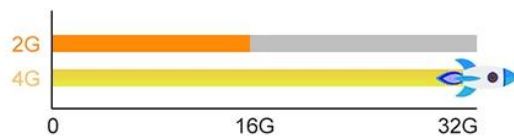

## Dual wifi design and stable performance

2.4:100Mbps

Stronger penetration & More Stable

5G:250Mbps

Faster Transmission & Load Quickly

2.4+5G:400Mbps

Built-in T2TR, more efficient and stable

# Android 9.0

application installation is more flexible

- More stable with applications
- Save 25% RAM in Spacet
- Faster & Safer responses

Download more apps

# Amlogic S905X3 Quad Core

Faster, Smarter and More Powerful

4GB DDR3	32GB eMMC	Ultra-fast running speed
		Professional image processing