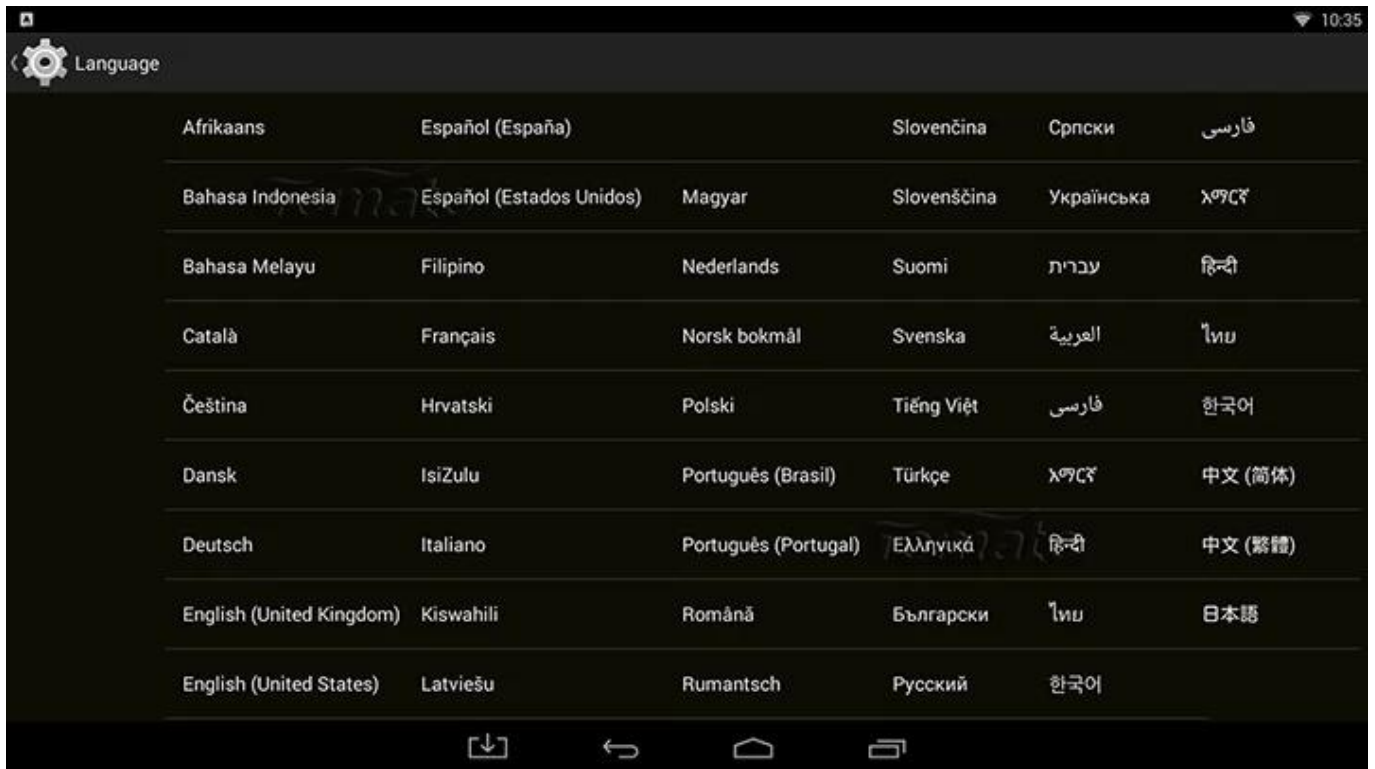

Treten Sie ein in die Zukunft des Home-Entertainments mit dem Amlogic S805 Quad-Core, der zum Besten gekürt wurde [Android-TV-Box](#). Tauchen Sie ein in erstklassige Grafik, nahtloses Streaming und ein funktionsreiches Android TV-Erlebnis. Werten Sie Ihr Home-Entertainment-Setup mit diesem leistungsstarken Gerät auf. Ob für Filme, Spiele oder Produktivität, diese Android-TV-Box bietet außergewöhnliche Leistung. Bestellen Sie jetzt, um eine neue Ära der Unterhaltung einzuläuten und die Art und Weise, wie Sie Fernsehen erleben, neu zu definieren.