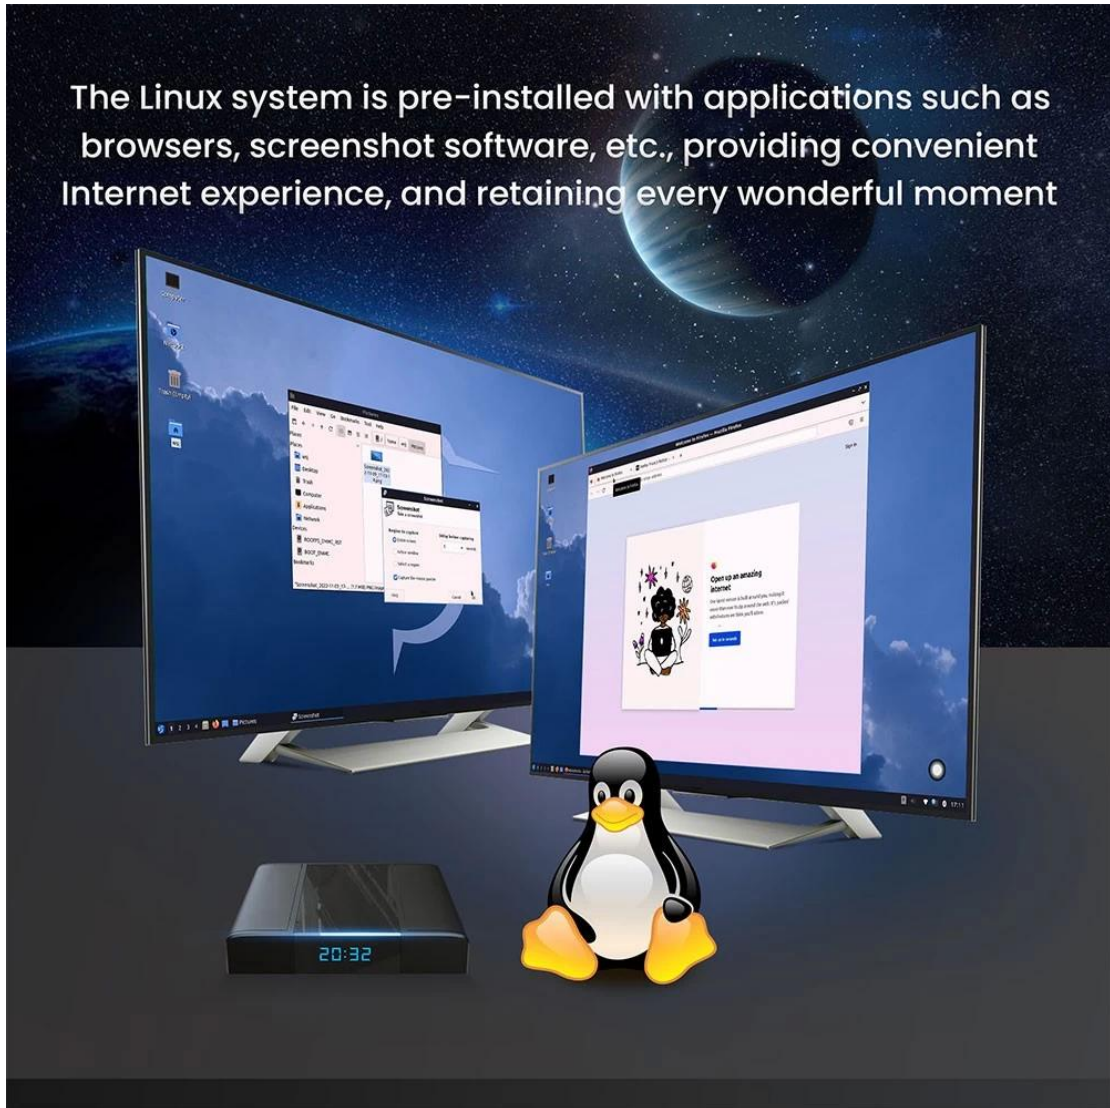

The Linux system is pre-installed with applications such as browsers, screenshot software, etc., providing convenient Internet experience, and retaining every wonderful moment