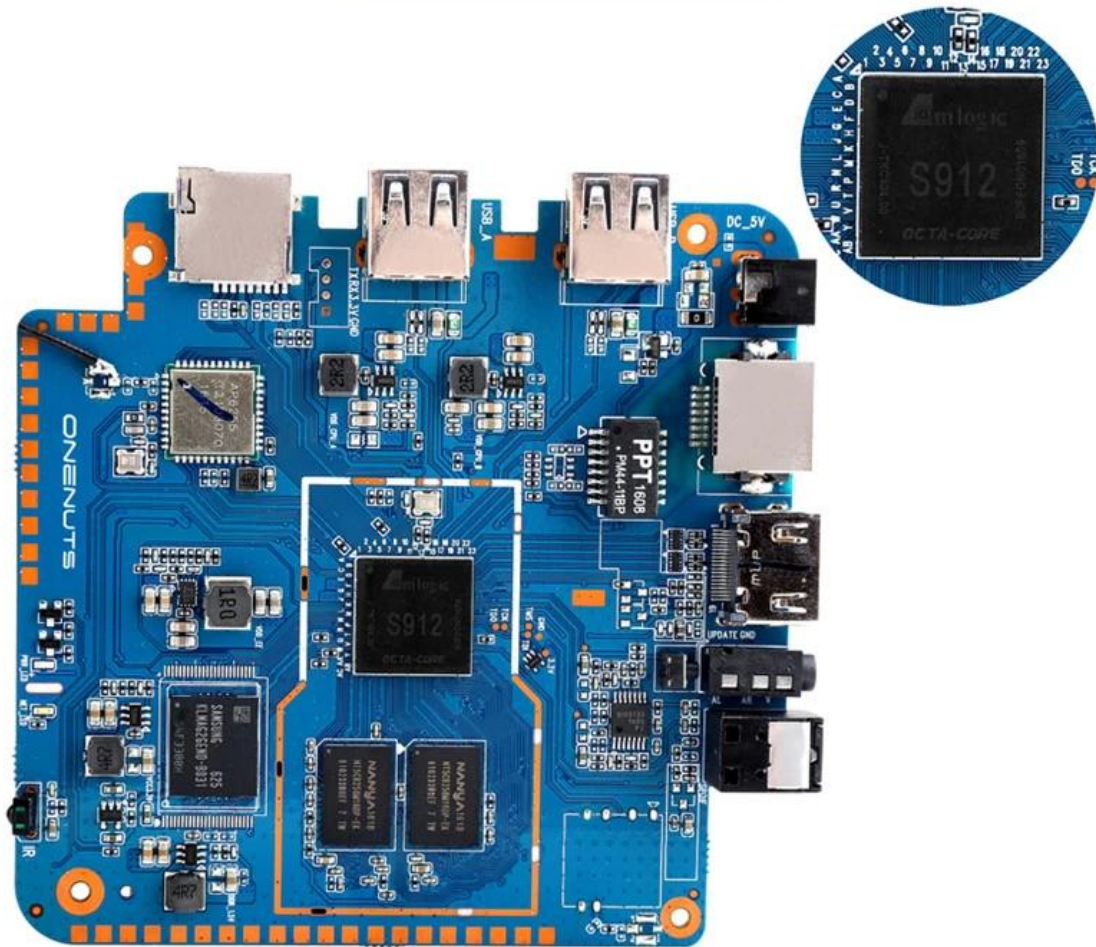

Motherboard Show

Willkommen in einer neuen Ära der Unterhaltung mit unserem Anbieter von Full-HD-Streaming-Media-Playern. Egal, ob Sie Filme, Fernsehsendungen, Musik streamen oder Spiele spielen, unser hochmodernes Gerät ist darauf ausgelegt, ein außergewöhnliches Unterhaltungserlebnis direkt in Ihrem Wohnzimmer zu bieten.

Hauptmerkmale unseres Full-HD-Streaming-Media-Playerns:

1. **Full-HD-Auflösung:** Genießen Sie kristallklare Bilder mit Unterstützung der Full HD-Auflösung (1080p), die dafür sorgt, dass jedes Detail scharf und lebendig ist und ein beeindruckendes Seherlebnis entsteht.
2. **Streaming-Funktionen:** Greifen Sie auf eine breite Palette von Streaming-Diensten wie Netflix, Hulu, Amazon Prime Video, YouTube und mehr zu, mit reibungsloser Wiedergabe und minimaler Pufferung.