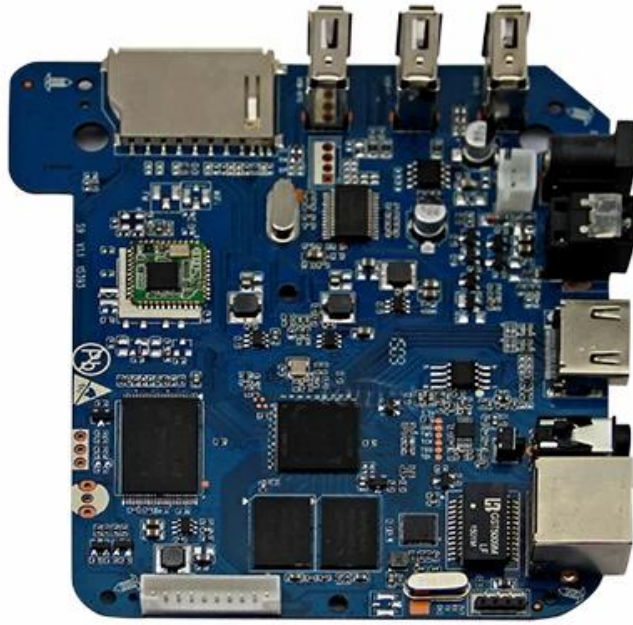

Google Android 5.1 TV-Box-Chipsatz S905

Quad Core HDMI2.0 4K S9

S9

Amlogic S905 Quad Core S9

New! Amlogic S905 Quad Core ARM Cortex™-A53 CPU
up to 2.0 GHz, 1GB/8GB H.265 4K2K Android 5.1 TV Box!

S905

1GB
8GB

Picture Show

Indicator

USB*3

SD/MMC Card

S905

64-Bit
Quad Core
Cortex A53

4K

H.265
@60fps

HDMI 2.0
HDCP 2.2

TSMC
28NM

DRM

64 bit CPU,

While maintaining the same power consumption, the computing power of CPU has also been greatly improved.

With 4K2K decoding capabilities,
it make 4K become the standard.