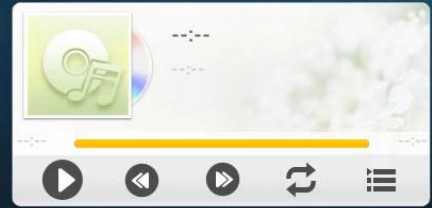

Tomato

Google

Tomato

Browser

Media Center

Gallery

Game

My Files

Video

Apps

Play Store

Settings

Tomato

Tomato

ALL APPS

GAMES

VIDEOS

TOOLS

ApkInstaller

Browser

Calculator

Calendar

Camera

Chrome

Clock

Downloads

eHomeMediaCent

Email

Explorer

Fishing Joy

Gallery

Gestures builder

Gmail

Nibiru

People

Play Store

PPTV HD

RKGameControls

Search

Settings

Skype

Talk

Video

WifiDisplay

YouTube

Tomato

Tomato