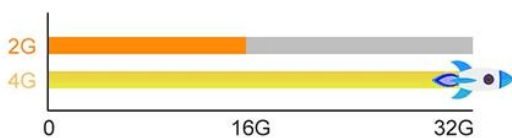

 DLNA  Airplay  Miracast

Dual wifi design and stable performance

2.4:100Mbps

Stronger penetration & More Stable

5G:250Mbps

Faster Transmission & Load Quickly

2.4+5G:400Mbps

Built-in T2TR, more efficient and stable

Android 9.0

application installation is more flexible

- More stable with applications
- Save 25% RAM in Spacet
- Faster & Safer responses

Download more apps

Amlogic S905X3 Quad Core

Faster, Smarter and More Powerful

4GB DDR3	32GB eMMC	Ultra-fast running speed
		Professional image processing

8K & 3D

The perfect combination of 8K and 3D, bring you a 3D visual experience
Feel the shock of the 3D cinema at home

H.265 Makes 8K within Reach