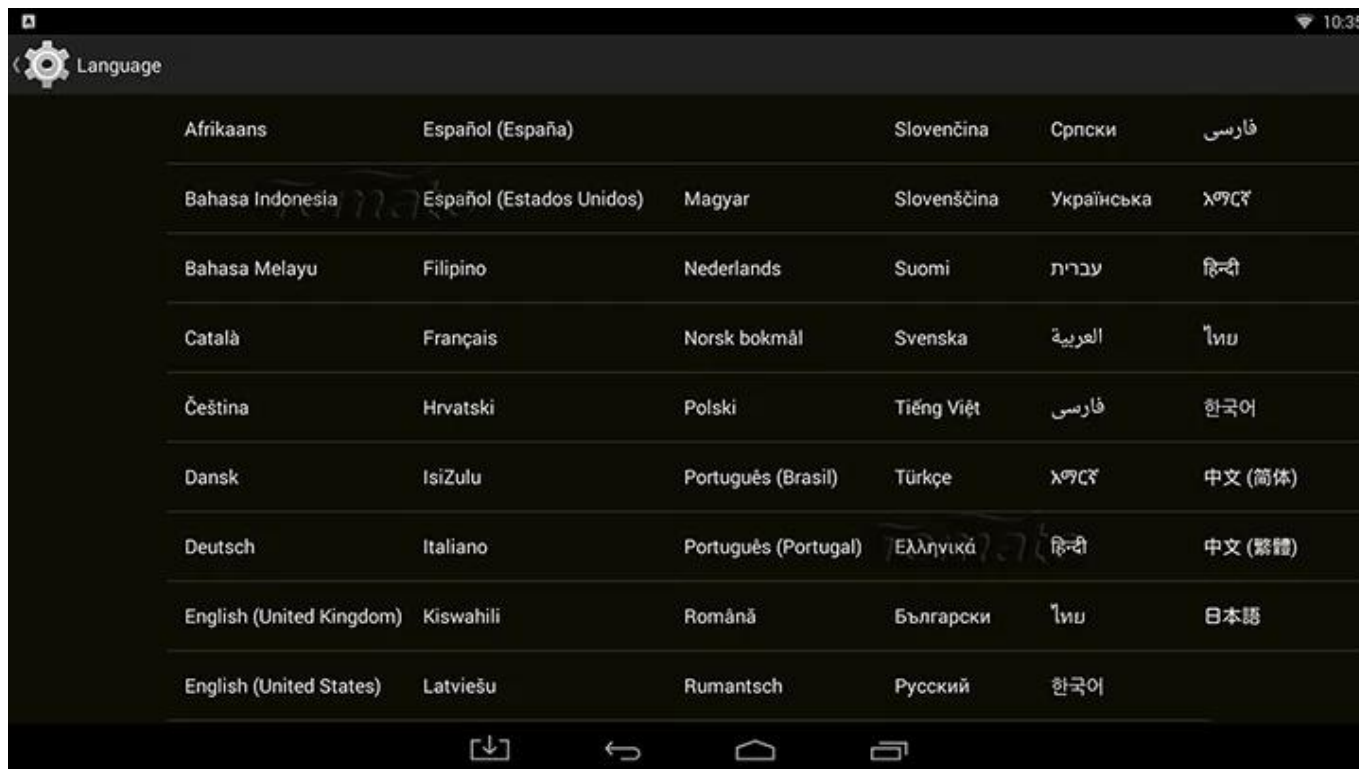

Unsere DLNA Mini Android Smart TV Box wurde entwickelt, um Ihr Unterhaltungserlebnis mit erweiterten Funktionen und nahtlosen Konnektivitätsoptionen zu revolutionieren. Als vielseitiges Gerät vereint es die Funktionalitäten eines Smart-TVs und eines Mediaplayers und bietet eine umfassende Lösung für Streaming, Gaming und App-Zugriff.

Kraftvolle Leistung Das Herzstück unserer Smart TV Box ist ein Hochleistungsprozessor, der eine reibungslose Navigation, schnelle App-Starts und eine reaktionsschnelle Wiedergabe von Multimedia-Inhalten gewährleistet. Egal, ob Sie Filme streamen, Spiele spielen oder im Internet surfen - unser Gerät bietet ein nahtloses und angenehmes Erlebnis.

DLNA-Unterstützung für einfaches Teilen von Inhalten Mit der DLNA-Unterstützung können Sie Inhalte mühelos von Ihrem Smartphone, Tablet oder PC auf den Fernsehbildschirm streamen. Teilen Sie Fotos, Videos, Musik und mehr mit Freunden und Familie und schaffen Sie so ein personalisiertes und beeindruckendes Seherlebnis.

Vielseitige Konnektivitätsoptionen Unsere Smart-TV-Box bietet vielseitige Konnektivitätsoptionen, darunter HDMI, USB, Ethernet, WLAN und Bluetooth. Schließen Sie ganz einfach Ihren Fernseher, Ihr Soundsystem, externe Speichergeräte und andere Peripheriegeräte an und erweitern Sie so Ihr Entertainment-Setup und Ihre Kompatibilität.

Android-Betriebssystem und App-Zugriff Die Smart TV Box läuft auf dem Android-Betriebssystem und bietet Zugriff auf eine Vielzahl von Apps, Spielen, Streaming-Diensten und Produktivitätstools. Passen Sie Ihren Startbildschirm an, laden Sie Ihre Lieblings-Apps herunter und genießen Sie ein personalisiertes Unterhaltungserlebnis, das auf Ihre Vorlieben zugeschnitten ist.

Kompaktes und benutzerfreundliches Design Das kompakte Design unserer Smart-TV-Box macht sie ideal für jeden Raum, vom Wohnzimmer über das Schlafzimmer bis hin zur Reiseeinrichtung. Mit einer benutzerfreundlichen Oberfläche und intuitiven Bedienelementen ist die Navigation durch Inhalte und Einstellungen mühelos und sorgt für ein reibungsloses und angenehmes Benutzererlebnis.