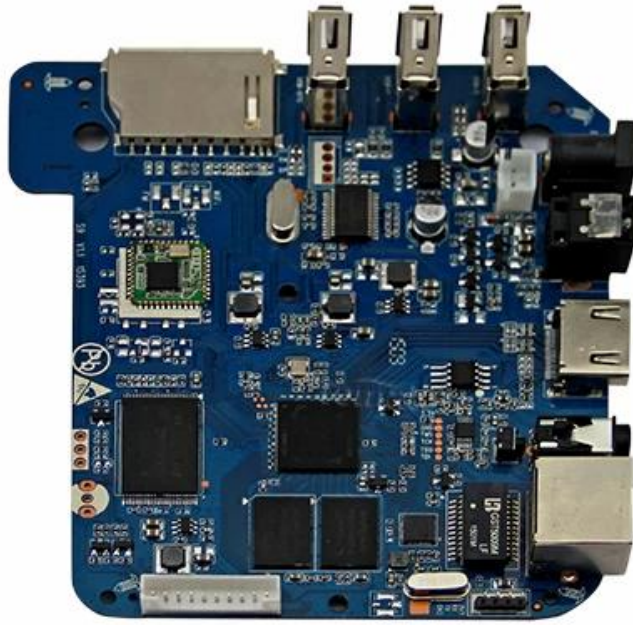

Android 5.1 Quad Core Cortex A53 Amlogic S905 Lollipop TV Box Caja de TV inteligente S9

S9

Amlogic S905 Quad Core S9

New! Amlogic S905 Quad Core ARM Cortex™-A53 CPU
up to 2.0 GHz, 1GB/8GB H.265 4K2K Android 5.1 TV Box!

Picture Show

Indicator

USB*3

SD/MMC Card

S905

64-Bit
Quad Core
Cortex A53

4K

H.265
@60fps

HDMI 2.0
HDCP 2.2

TSMC
28NM

DRM

64 bit CPU,

While maintaining the same power consumption, the computing power of CPU has also been greatly improved.

With 4K2K decoding capabilities,
it make 4K become the standard.