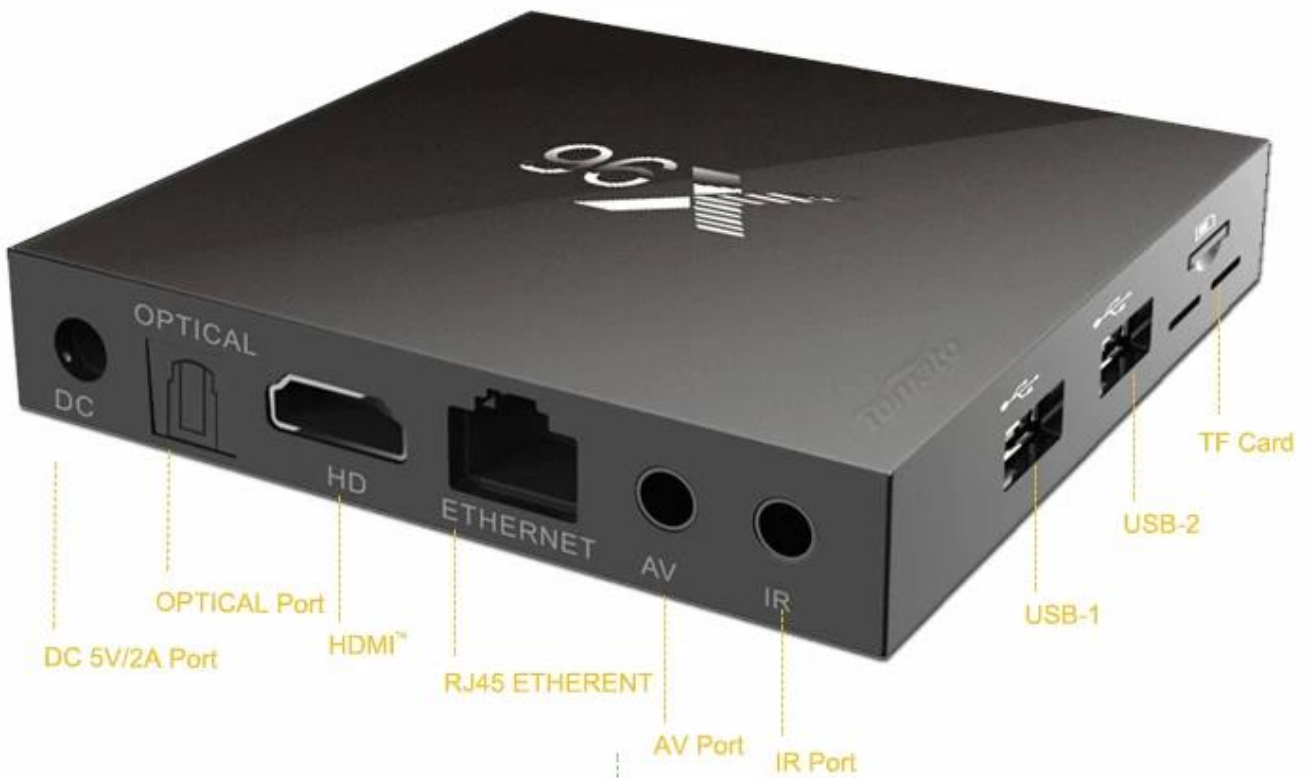

Android 6.0 melcocha Amlogic S905X TV Box Quad Core TV Box OTT Smart TV Box X96

X96

Amlogic S905X Quad Core X96

New arrival! Android 6.0 Smart TV Box H.265 HEVC Cortex™ A53
Mali™-450MP 2.4G WiFi HDMI™ 2.0 TV Box.

- Small size:90*90*20mm
- Save on transport costs
- Save space
- Easy to carry.

X96 Smart Box

 S905X	Android 6.0	ARM Cortex A53	CPU 4 Core 64bit	GPU 5 Core MALI-450	4K 60fps
VP9 HDR10	H.265 10bit	eMMC Design	LAN 100M	WiFi 2.4G	IR Dual

X96 Smart Box

Remote,
Anywhere,
Any angle.

The box can paste in to Wall or TV and others.

- 1.Magic tape
- 2.Pothook Designed
- 3.Dual IR designed,remote control easy.

Put the photo,musics,and videos on your television.

8Bit

10Bit

H.264

H.265

X96 Enjoy box

Support HD2.0a

- 4K*2K 60Hz Resolution output
- 32 audio channel
- 1536KHz audio sampling
- Dual video stream
- Audio and video dynamic-sync

About MediaBox