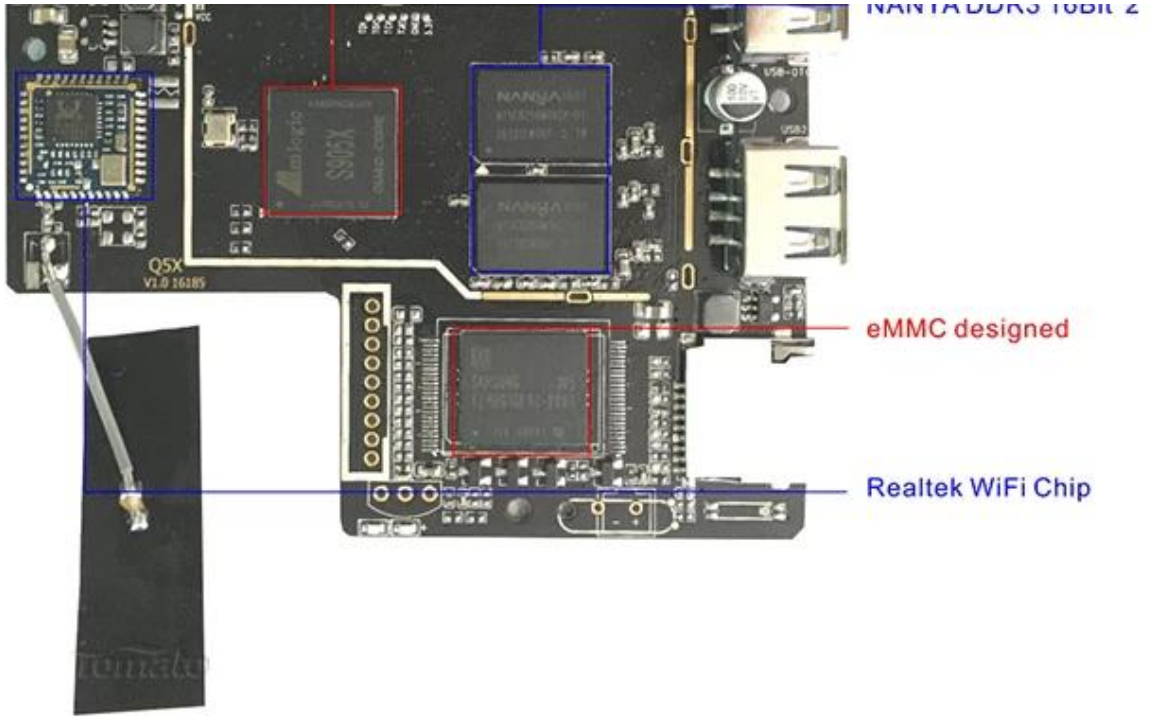

Build number

p212-userdebug 6.0.1 MHC19J 20160612 test-keys

X96 Smart Box

Protection circuits

Prevents from damaging box when you use the bad or wrong adapter.

Audio Amplifier

AMLogic S905X Soc

MANVA DDR3 1GB*2