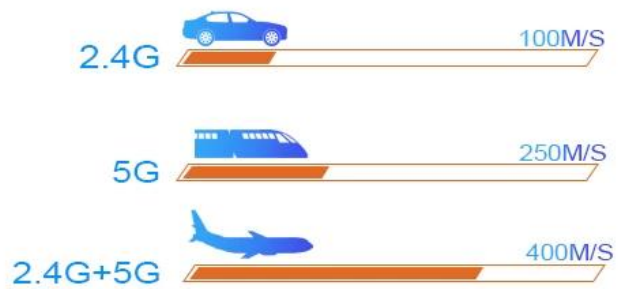

Android 9.0

6K video decoder

64-bit quad-core ARM
Cortex A53 CPU Support
multi-video decoder up to
6Kx4K@30fps

New upgraded built-in WiFi

WiFi IEEE 802.11 a/b/g/n/ac
Support dual-band wifi

MIMO Wi-Fi

Dual frequency WiFi

HDR dynamic range

New quality optimization engine
technology, experience a different visual feast

SDR

HDR

Extreme 6k enjoyment

Real-time image decoding- Maximum resolution up to 5760×3240

4K « » 6K

Package Contents