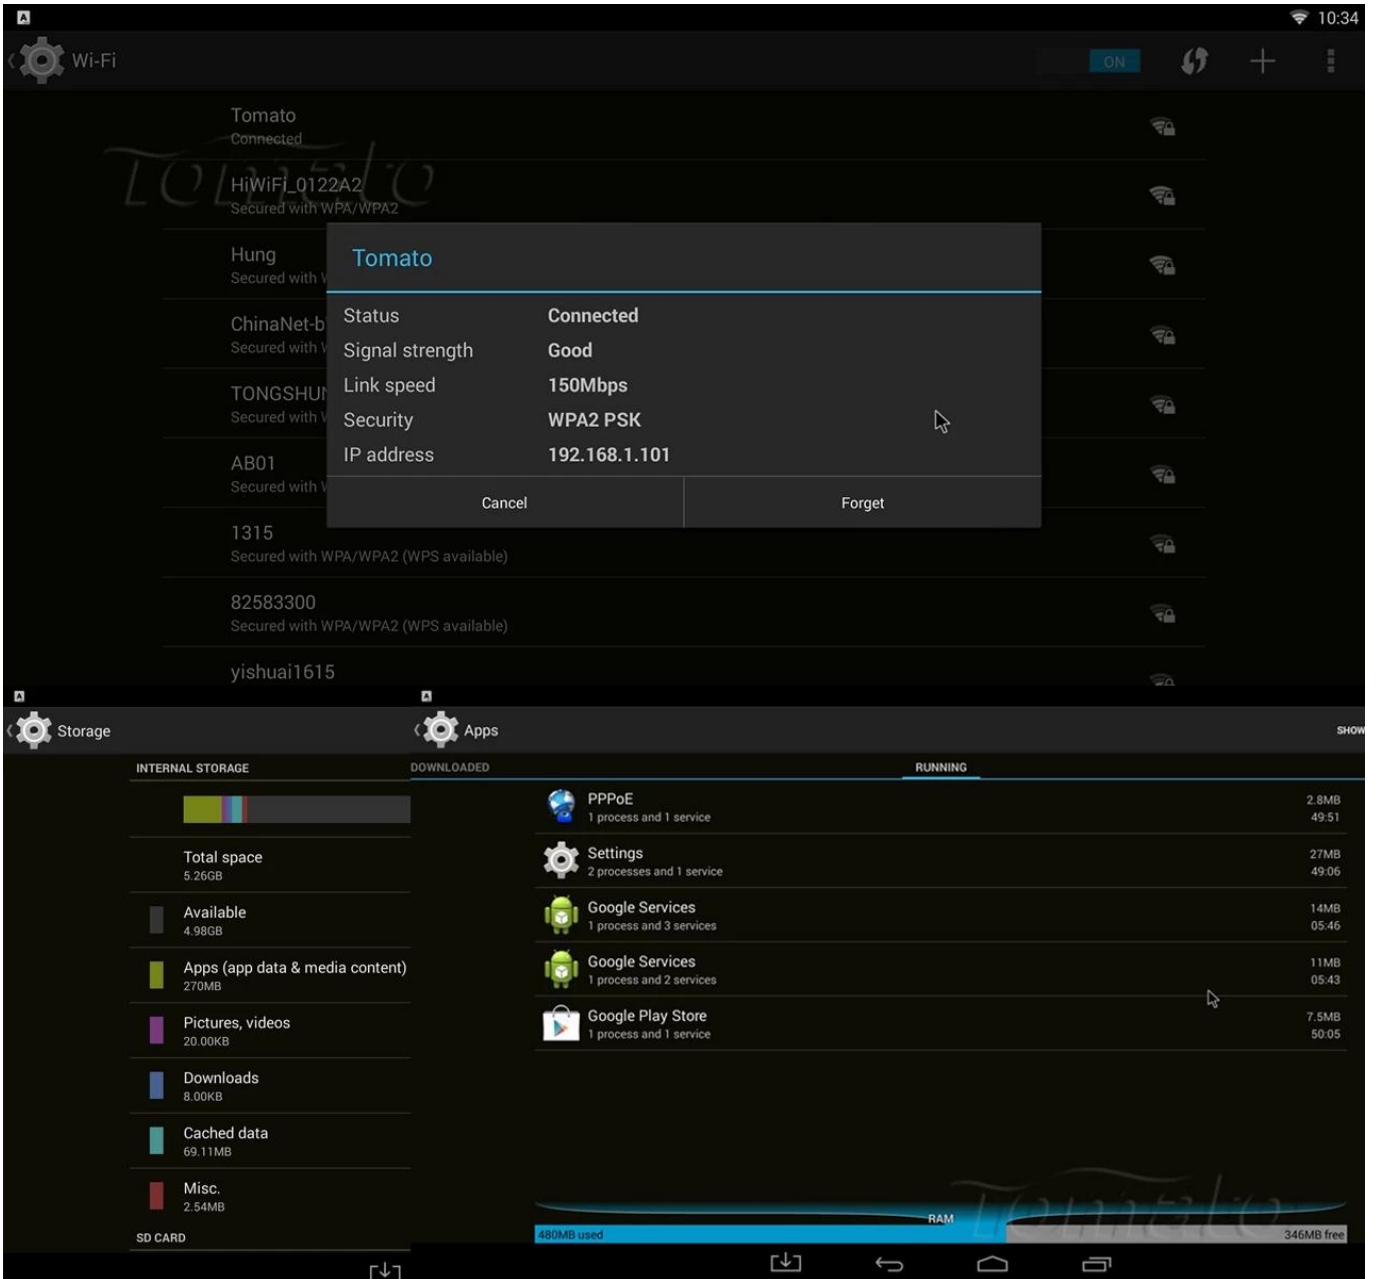

Sudo Location: Not found

Environment Vars.:  
/sbin/  
/vendor/bin/  
/system/sbin/  
/system/bin/  
/system/xbin/

CPU-Z CPU-Z SOC SYSTEM BATTERY SENSORS ABOUT CPU-Z SOC SYSTEM BATTERY SENSORS ABOUT

Model	MXQ(MXQ)
Manufacturer	MBX
Board	MXQ
Display	KOT49H.20140903 test-keys
Hardware	amlogic
Android Version	4.4.2
Kernel Architecture	armv7l
Kernel Version	3.10.33 (20140903)
Screen Resolution	1920 x 1008
Screen Density	240 dpi
Total RAM	825 MB
Available RAM	244 MB (29%)
Internal Storage	5.26 GB
Available Storage	4.98 GB (94%)
Root Access	Yes

**Cortex** ARM Cortex-A5  
Intelligent Processors by ARM<sup>®</sup> 1.49 GHz

CPU Architecture	ARM Cortex-A5
Cores	4
Revision	r0p1
Clock Speed	24 MHz - 1.49 GHz
Core 0	1488 MHz
Core 1	1488 MHz
Core 2	1488 MHz
Core 3	1488 MHz
CPU Load	11 %
GPU Vendor	ARM
GPU Renderer	Mali-450 MP

# SETTINGS

Network

Display

Advanced

Other

Miracast

Remote Control

OFF