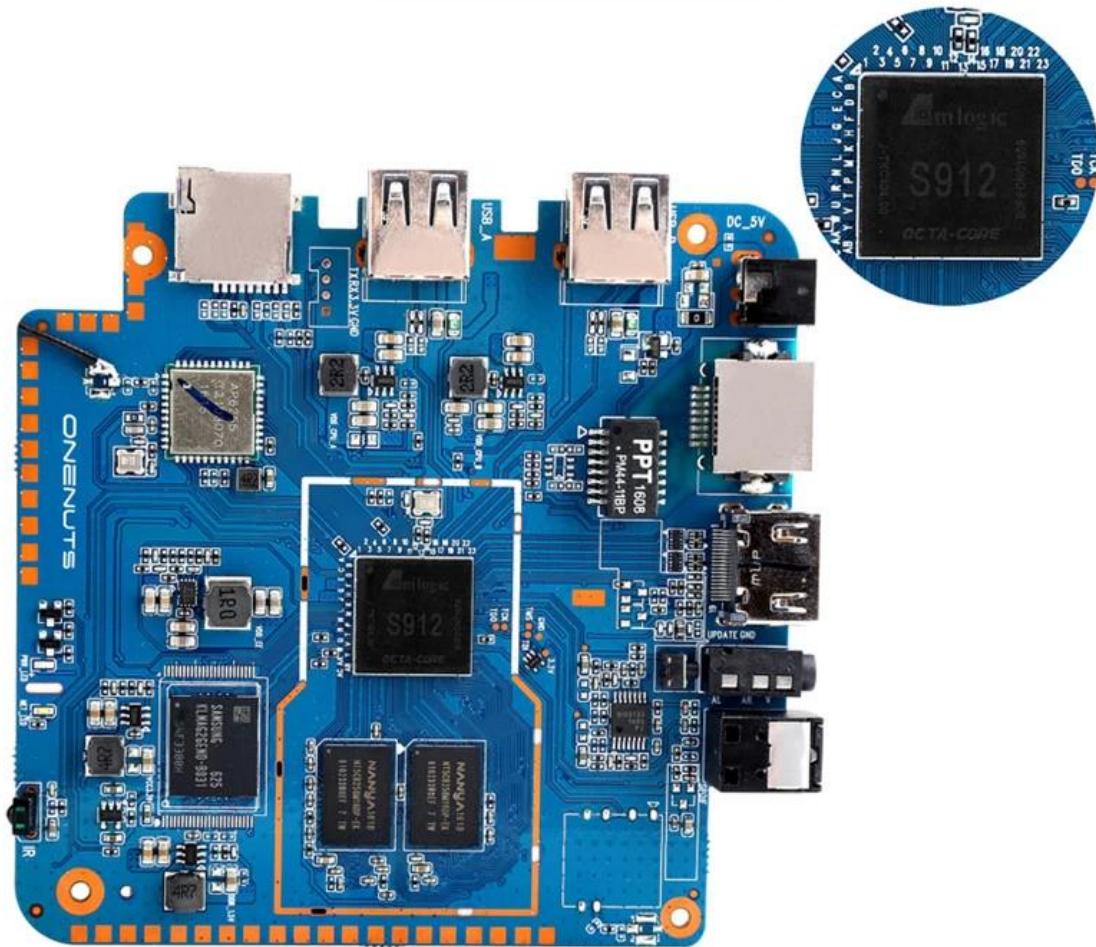

With Bluetooth headphone, enjoy your happy private world.

Young Look

Model No.	ONENUTS Nut 1
CPU	Amlogic S912 octa-core ARM Cortex A53 processor @ up to 2.0GHz
GPU	ARM Mail-T820MP3 GPU up to 750MHz(DVFS)
ROM	2GB DDR3
Internal Storage	16GB eMMC flash and SD slot up to 32GB
Video Docoder	VP9-10/H.265 up to 4Kx2K@60fps
HDMI	HDMI 2.0a up to 4K @ 60Hz with CEC and HDR support, and AV port

OTA Update

Support background auto upgrade and offer you the newest experience.

Product structure

What is in the box?

Motherboard Show

Eleva el entretenimiento de tu hogar con nuestro HD TV Box Android, la solución definitiva para experiencias multimedia inmersivas: