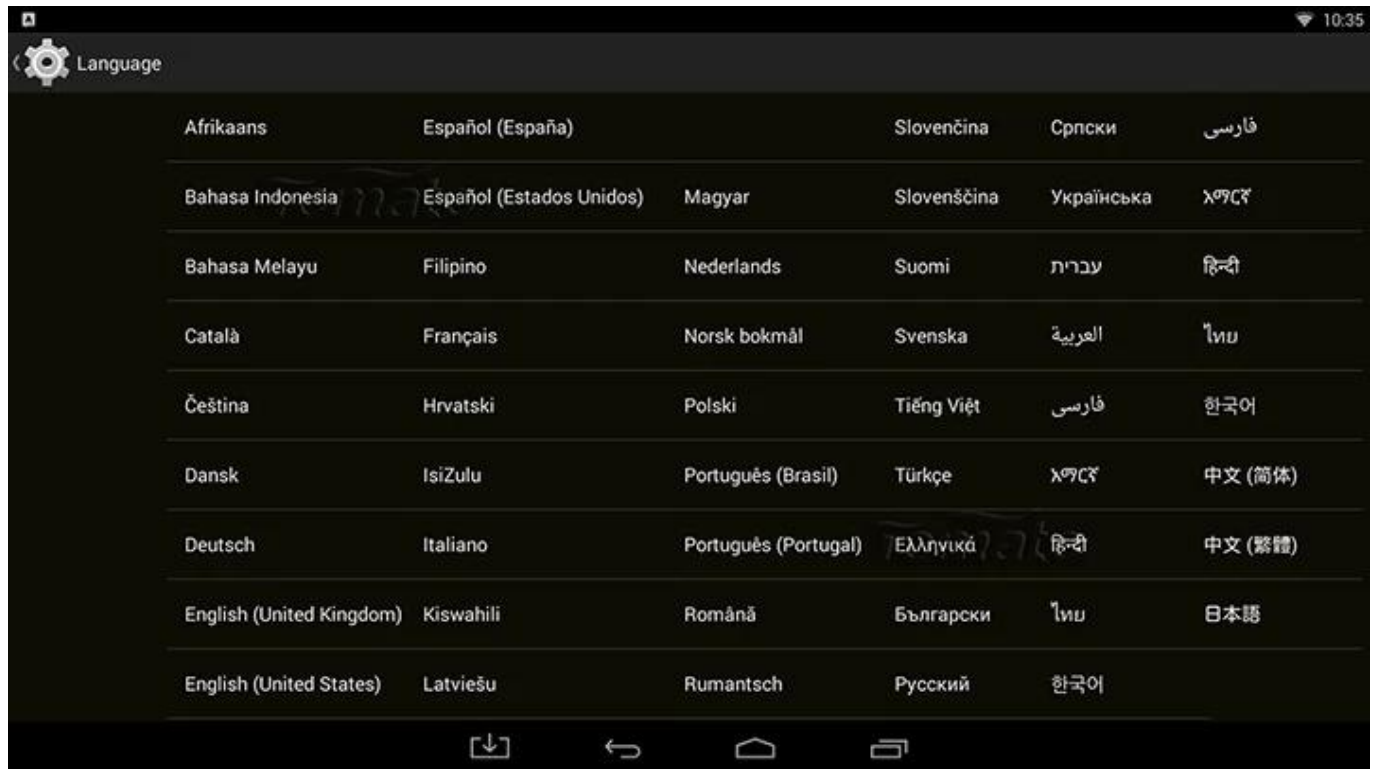

Adéntrate en el futuro del entretenimiento en casa con el Amlogic S805 Quad-Core, coronado como el Mejor [Android TV Box](#). Sumérgete en imágenes superiores, transmisión fluida y una experiencia de Android TV repleta de funciones. Mejore la configuración de entretenimiento de su hogar con este potente dispositivo. Ya sea para películas, juegos o productividad, este Android TV Box ofrece un rendimiento excepcional. Ordene ahora para desbloquear una nueva era de entretenimiento y redefinir la forma en que experimenta la televisión.