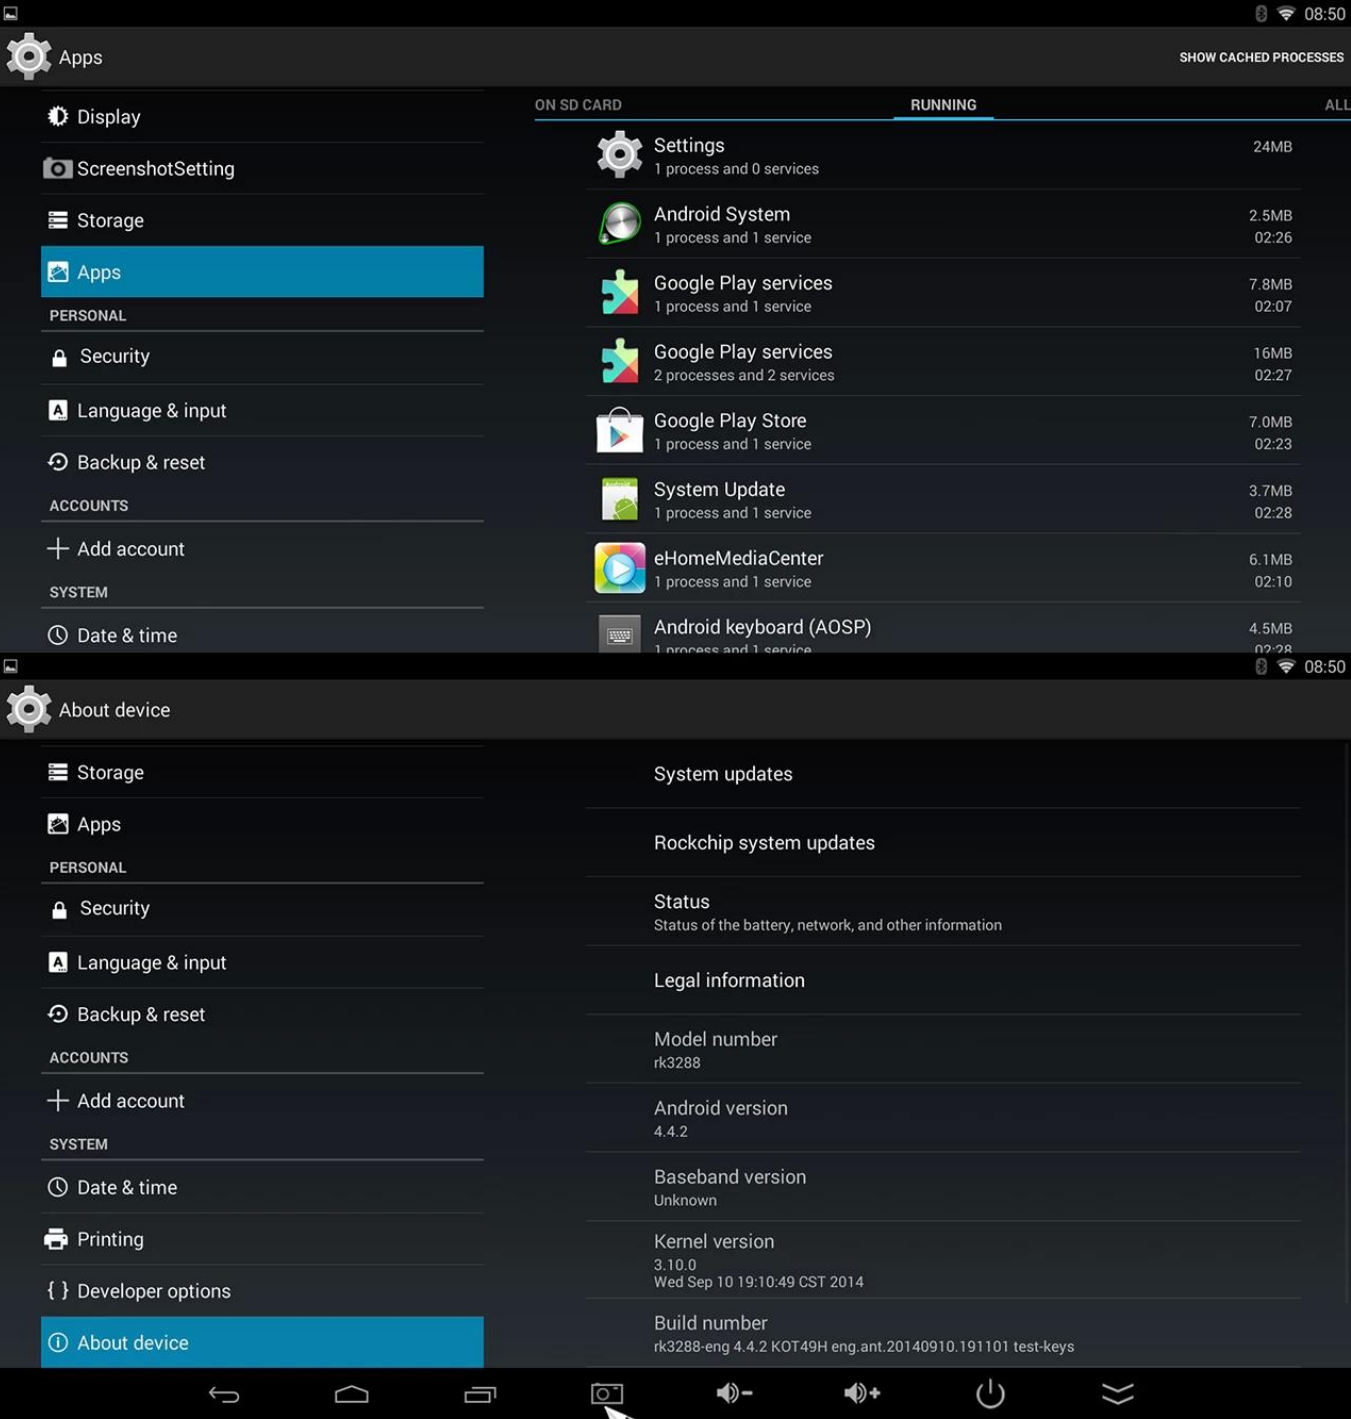

DEVICES

- USB
- Sound
- Display

Ethernet

Ethernet is enabled

MAC
5a:d0:02:2b:4a:4a

IP address
0.0.0.0

netmask
0.0.0.0

gateway
0.0.0.0

dns1
0.0.0.0

08:50

Storage

- Display
- ScreenshotSetting
- Storage
- Apps

PERSONAL

- Security
- Language & input
- Backup & reset

INTERNAL STORAGE

Category	Value
Total space	1.91 GB
Available	1.61 GB
Apps (app data & media content)	288 MB
Cached data	54.93 MB