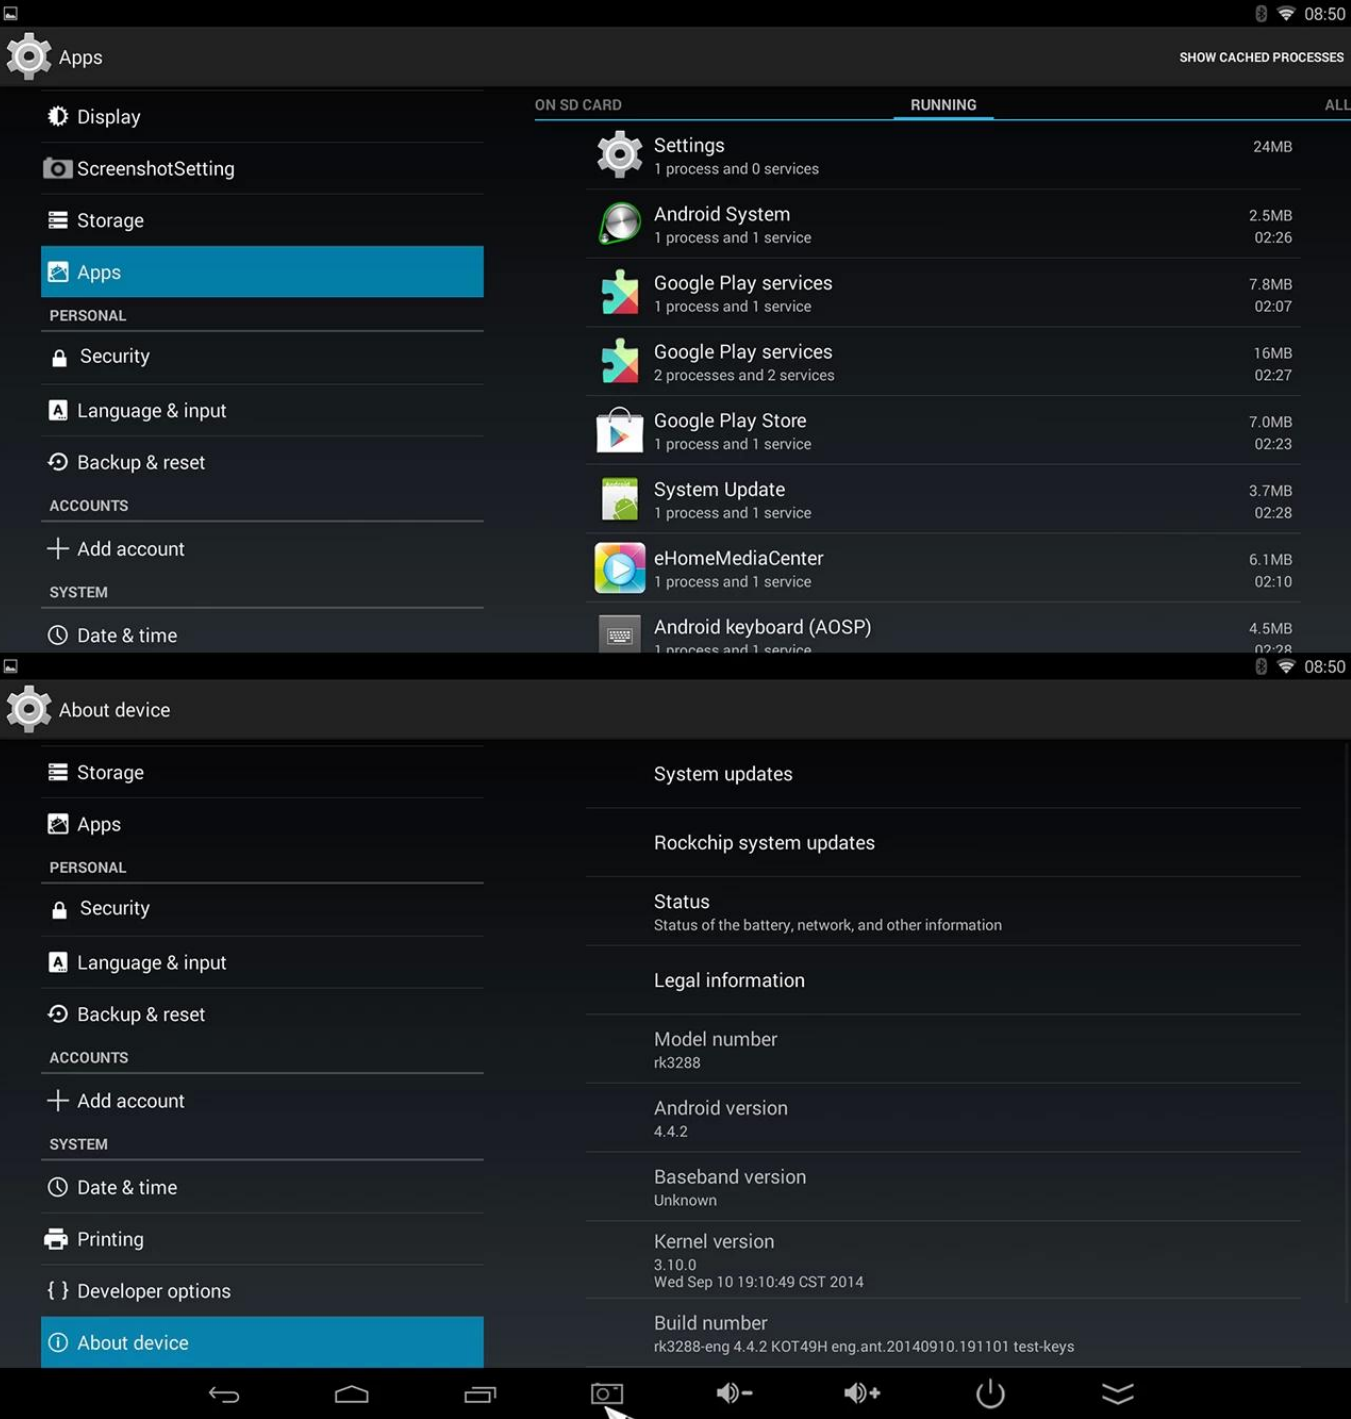

DEVICES

- USB
- Sound
- Display

Ethernet

Ethernet is enabled

MAC  
5a:d0:02:2b:4a:4a

IP address  
0.0.0.0

netmask  
0.0.0.0

gateway  
0.0.0.0

dns1  
0.0.0.0

08:50

Storage

- Display
- ScreenshotSetting
- Storage
- Apps

PERSONAL

- Security
- Language & input
- Backup & reset

INTERNAL STORAGE

Category	Value
Total space	1.91 GB
Available	1.61 GB
Apps (app data & media content)	288 MB
Cached data	54.93 MB