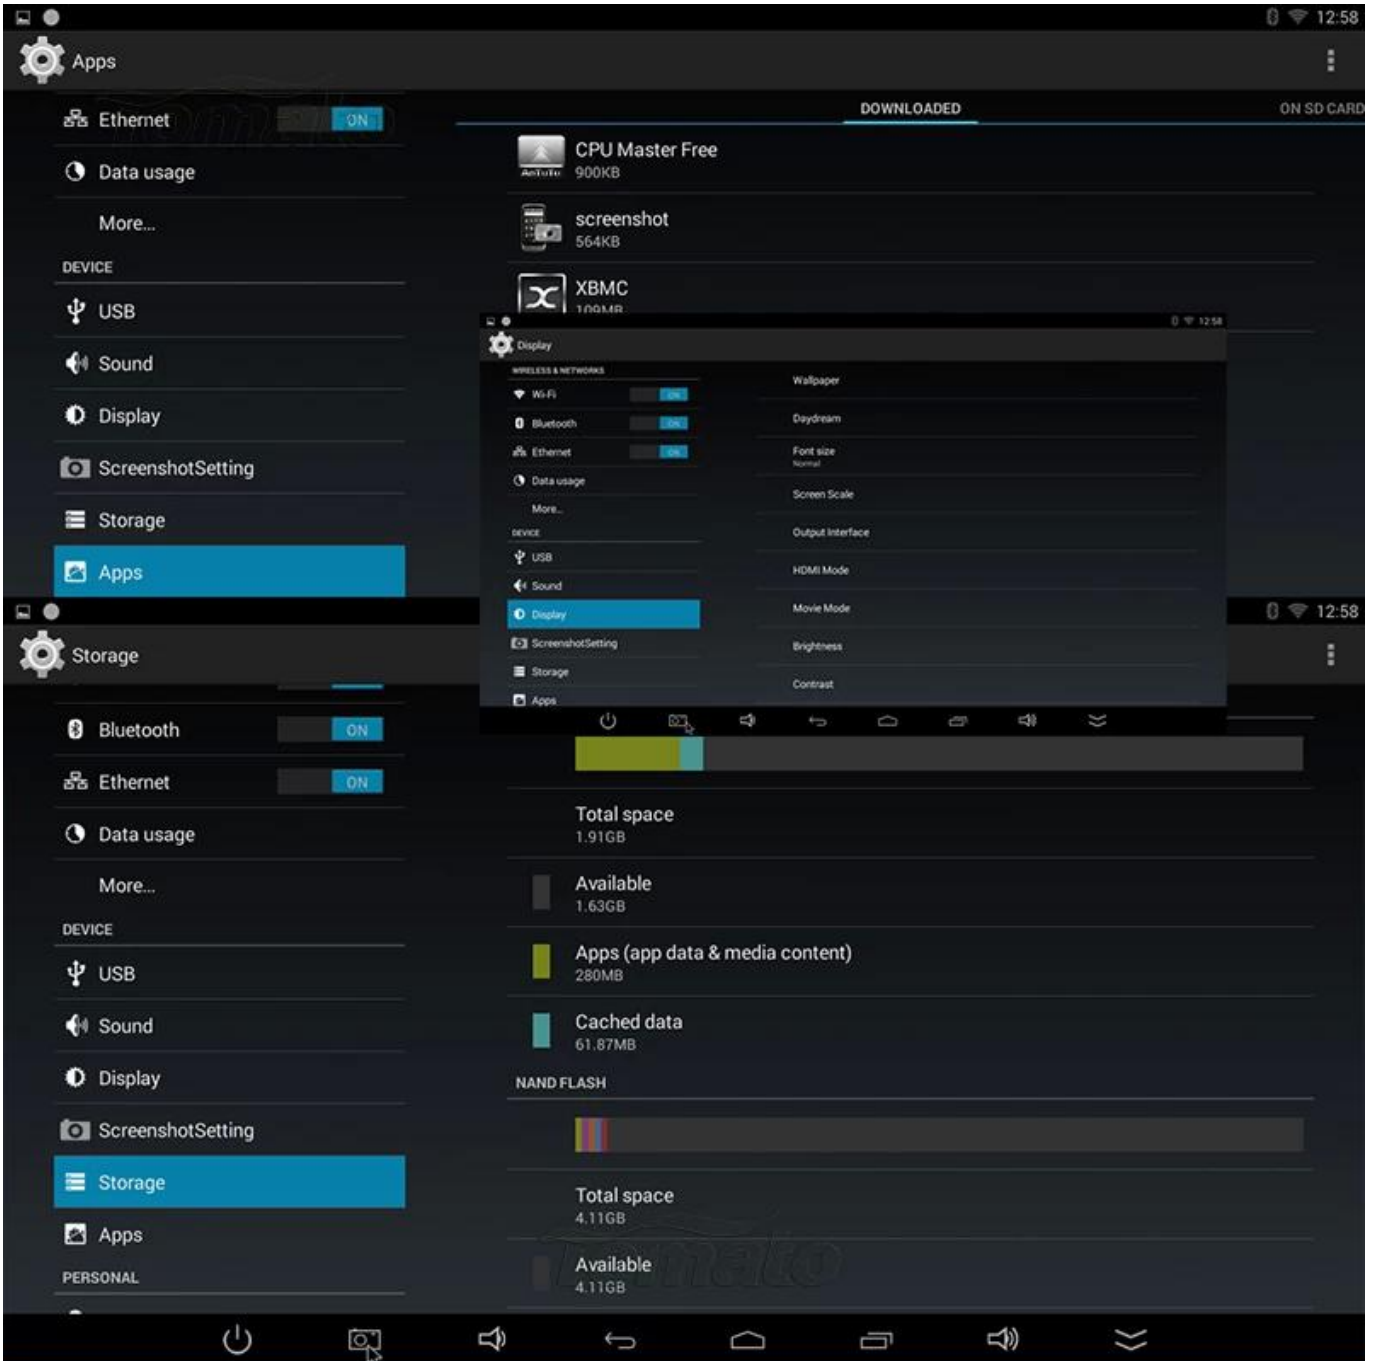

# Picture Show

Google

APPS WIDGETS SHOP

ApkInstaller	Apps	Browser	Calculator	Calendar	Clock	Downloads	eHomeMediaC
Email	File Explorer	Gallery	Gmail	Google	Google Settings	Maps	Music
People	Play Store	Quickoffice	RKGameContr	Search	Settings	Video	Voice Search
WifiDisplay	XBMC						

Navigation bar with icons: Power, Home, Recent Apps, Back, Home, Recent Apps, Volume, and Power.

Google

APPS WIDGETS SHOP

ApkInstaller	Apps	Browser	Calculator	Calendar	Clock	Downloads	eHomeMediaC
Email	File Explorer	Gallery	Gmail	Google	Google Settings	Maps	Music
People	Play Store	Quickoffice	RKGameContr	Search	Settings	Video	Voice Search
WifiDisplay	XBMC						

Navigation bar with icons: Power, Home, Recent Apps, Back, Home, Recent Apps, Volume, and Power.