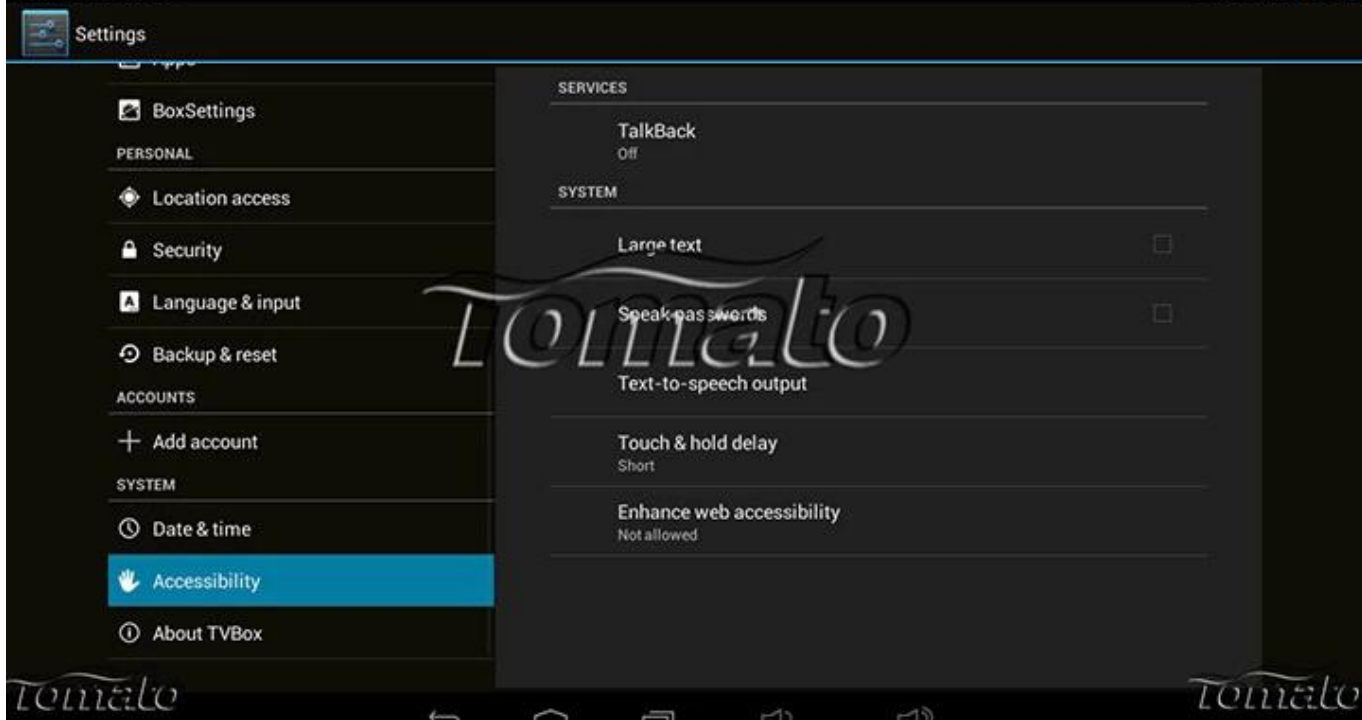

BoxSettings

tomato

tomato

Settings ON SEARCH FOR DEVICES

WIRELESS & NETWORKS

Wi-Fi

Bluetooth

Ethernet

Data usage

More...

tomato

AVAILABLE DEVICES

X6
Not visible to other Bluetooth devices

Hung
Pairing...

tomato

tomato

Settings

BoxSettings

PERSONAL

Location access

Security

Language & input

Backup & reset

ACCOUNTS

+ Add account

SYSTEM

Date & time

Accessibility

About TVBox

System updates

Status

Status of network and other information