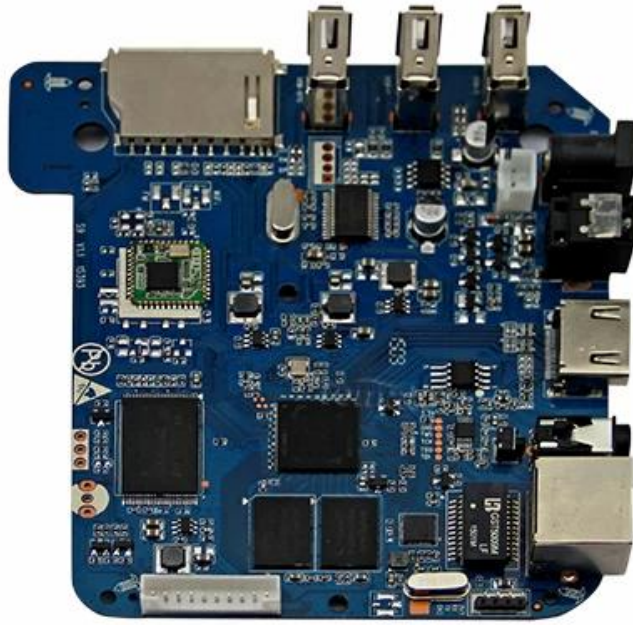

Chipset T905 quad-core HDMI2.0 4K S9 de la caja de Google Android 5.1 TV

S9

Amlogic S905 Quad Core S9

New! Amlogic S905 Quad Core ARM Cortex™-A53 CPU
up to 2.0 GHz, 1GB/8GB H.265 4K2K Android 5.1 TV Box!

Picture Show

Indicator

USB*3

SD/MMC Card

S905

64-Bit
Quad Core
Cortex A53

4K

H.265
@60fps

HDMI 2.0
HDCP 2.2

TSMC
28NM

DRM

64 bit CPU,

While maintaining the same power consumption, the computing power of CPU has also been greatly improved.

With 4K2K decoding capabilities,
it make 4K become the standard.