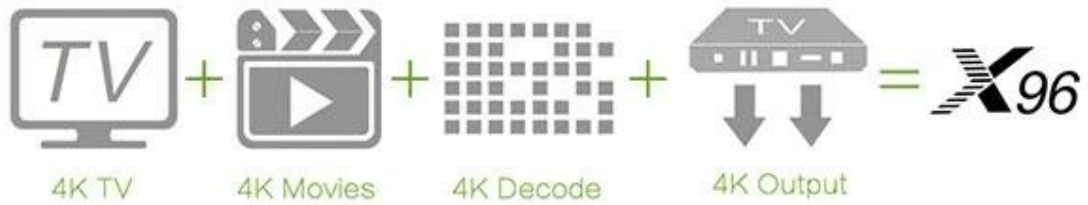

## X96 Smart Box

Remote,  
Anywhere,  
Any angle.

The box can paste in to Wall or TV and others.

- 1.Magic tape
- 2.Pothook Designed
- 3.Dual IR designed,remote control easy.

tomato

Put the photo,musics,and videos on your television.