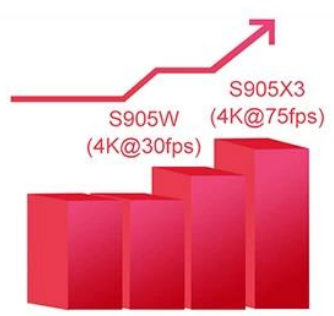

 DLNA  Airplay  Miracast

Dual wifi design and stable performance

2.4:100Mbps

Stronger penetration & More Stable

5G:250Mbps

Faster Transmission & Load Quickly

2.4+5G:400Mbps

Built-in T2TR, more efficient and stable

4GB DDR3	32GB eMMC	Ultra-fast running speed
		Professional image processing

8K & 3D

The perfect combination of 8K and 3D, bring you a 3D visual experience
Feel the shock of the 3D cinema at home

H.265 Makes 8K within Reach