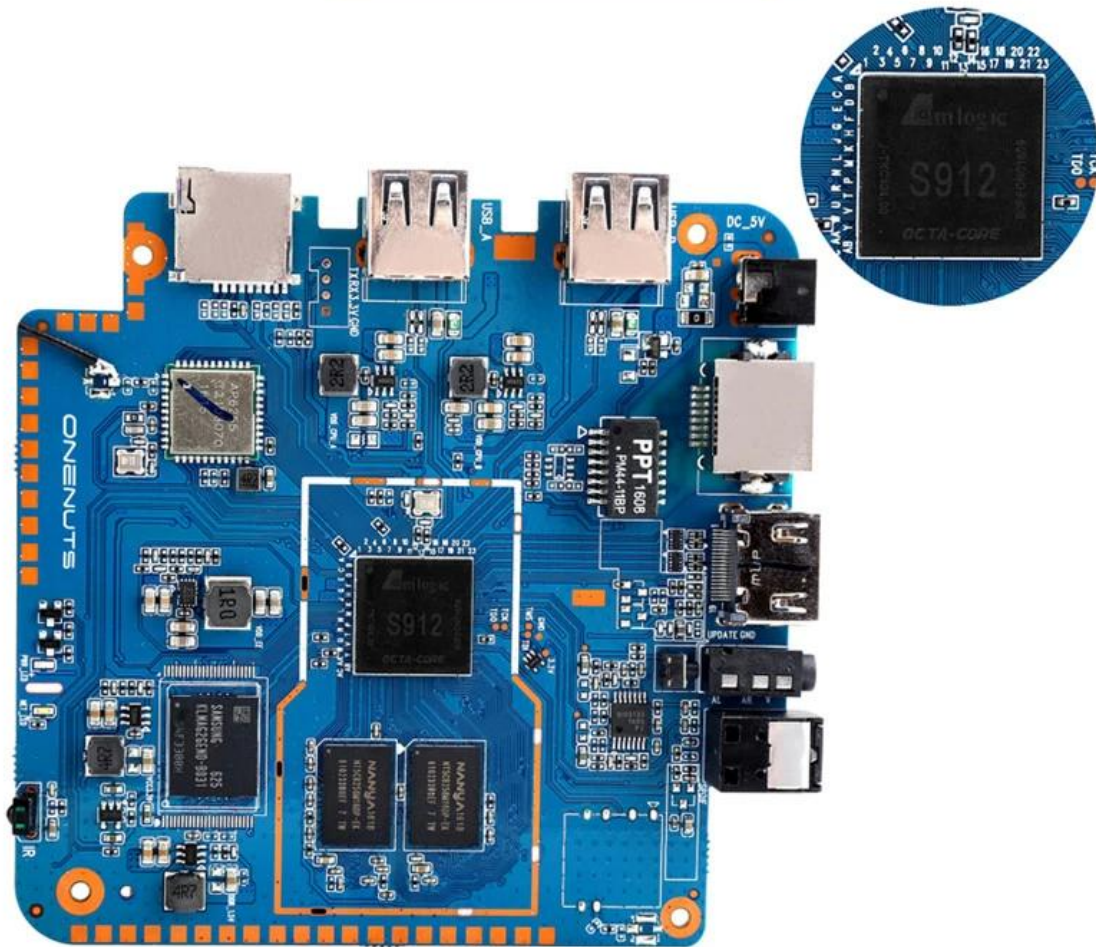

With Bluetooth headphone, enjoy your happy private world.

Young Look

Model No.	ONENUTS Nut 1
CPU	Amlogic S912 octa-core ARM Cortex A53 processor @ up to 2.0GHz
GPU	ARM Mail-T820MP3 GPU up to 750MHz(DVFS)
ROM	2GB DDR3
Internal Storage	16GB eMMC flash and SD slot up to 32GB
Video Docoder	VP9-10/H.265 up to 4Kx2K@60fps
HDMI	HDMI 2.0a up to 4K @ 60Hz with CEC and HDR support, and AV port

OTA Update

Support background auto upgrade and offer you the newest experience.

Product structure

What is in the box?

Portable & Environmental EVA Bag

Motherboard Show

Libere todo el potencial de su configuración de entretenimiento con nuestro Mejor Reproductor de Streaming por Internet, equipado con las últimas funciones y tecnologías: