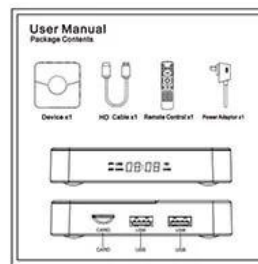

2.4G&5G&ac

2.4G&5G

2.4G 5G

WHAT CAN WE DO?

With elegant design and excellent performance, our products are warmly welcomed internationally.

Interface & Dimension

Package Contents

Power Adapter*1

HD Cable*1

User Manual*1

Remote Control*1