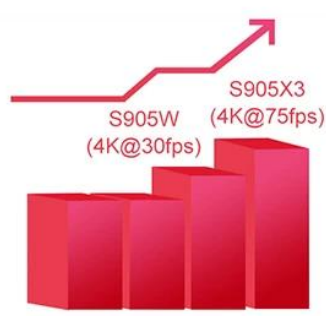

Amlogic S905X3 Quad Core

Faster, Smarter and More Powerful