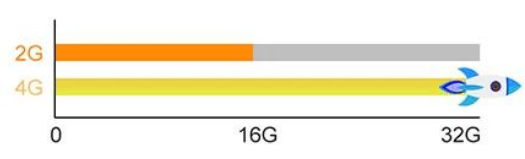

## Dual wifi design and stable performance

2.4:100Mbps

Stronger penetration & More Stable

5G:250Mbps

Faster Transmission & Load Quickly

2.4+5G:400Mbps

Built-in T2TR, more efficient and stable

# Android 9.0

application installation is more flexible

- More stable with applications
- Save 25% RAM in Spacet
- Faster & Safer responses

Download more apps

# Amlogic S905X3 Quad Core

Faster, Smarter and More Powerful

4GB DDR3	32GB eMMC	Ultra-fast running speed
		Professional image processing