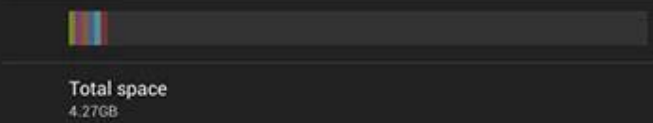

Tomato Settings

Volume icons, Camera icon, Power icon, Menu icon