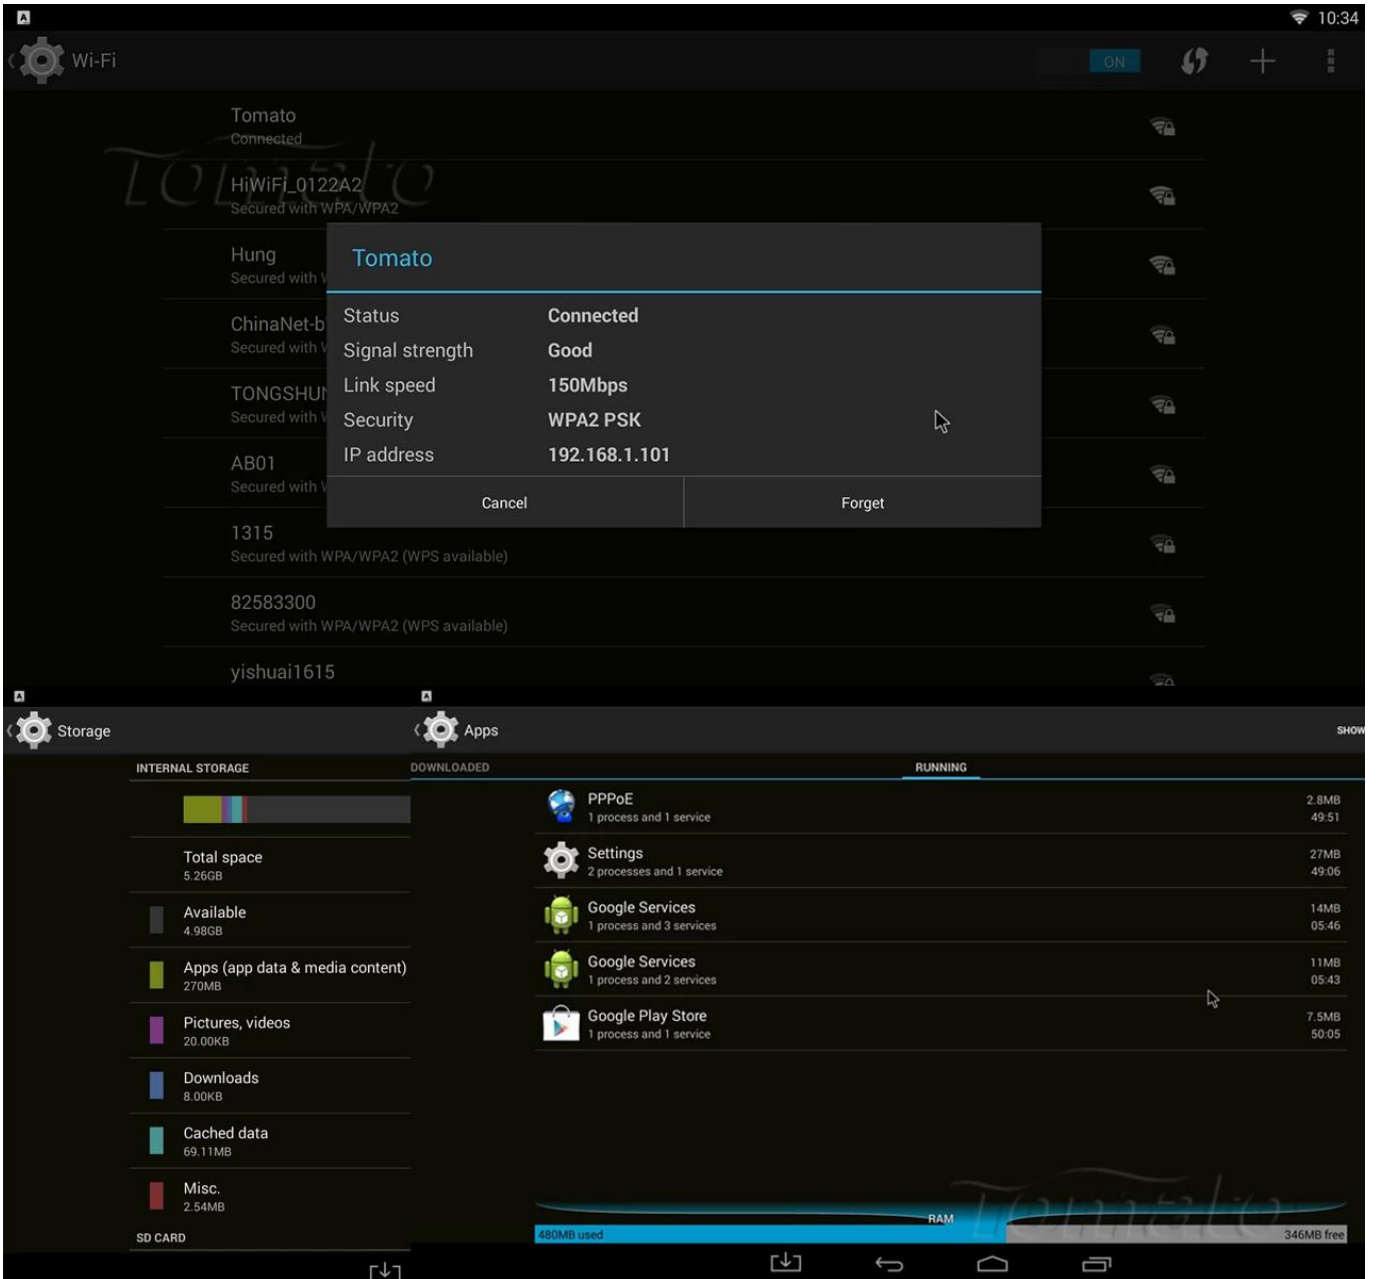

Root Checker

Device: MXQ
Android: 4.4.2 | API: 19

Check Now

Status: Rooted

Id: uid=0(root) gid=0(root)

Superuser: Not found

Busybox: /system/xbin/busybox

Su Location: /system/xbin/su

Sudo Location: Not found

Environment Vars.:
/sbin/
/vendor/bin/
/system/sbin/
/system/bin/
/system/xbin/

CPU-Z CPU-Z SOC SYSTEM BATTERY SENSORS ABOUT

| | |
|---------------------|---------------------------|
| Model | MXQ(MXQ) |
| Manufacturer | MBX |
| Board | MXQ |
| Display | KOT49H.20140903 test-keys |
| Hardware | amlogic |
| Android Version | 4.4.2 |
| Kernel Architecture | armv7l |
| Kernel Version | 3.10.33 (20140903) |
| Screen Resolution | 1920 x 1008 |
| Screen Density | 240 dpi |
| Total RAM | 825 MB |
| Available RAM | 244 MB (29%) |
| Internal Storage | 5.26 GB |
| Available Storage | 4.98 GB (94%) |
| Root Access | Yes |

SETTINGS

Network

Display

Advanced

Other

Miracast

Remote Control

OFF