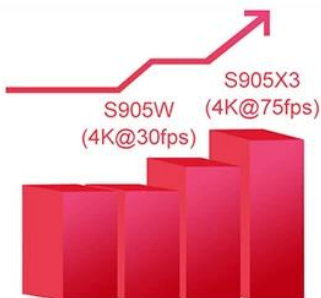

# Amlogic S905X3 Quad Core

Faster, Smarter and More Powerful

4GB DDR3	32GB eMMC	Ultra-fast running speed
		Professional image processing