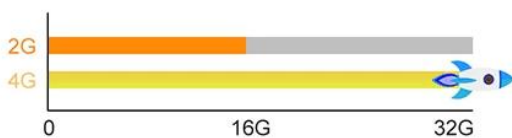

4GB DDR3	32GB eMMC	Ultra-fast running speed
		Professional image processing