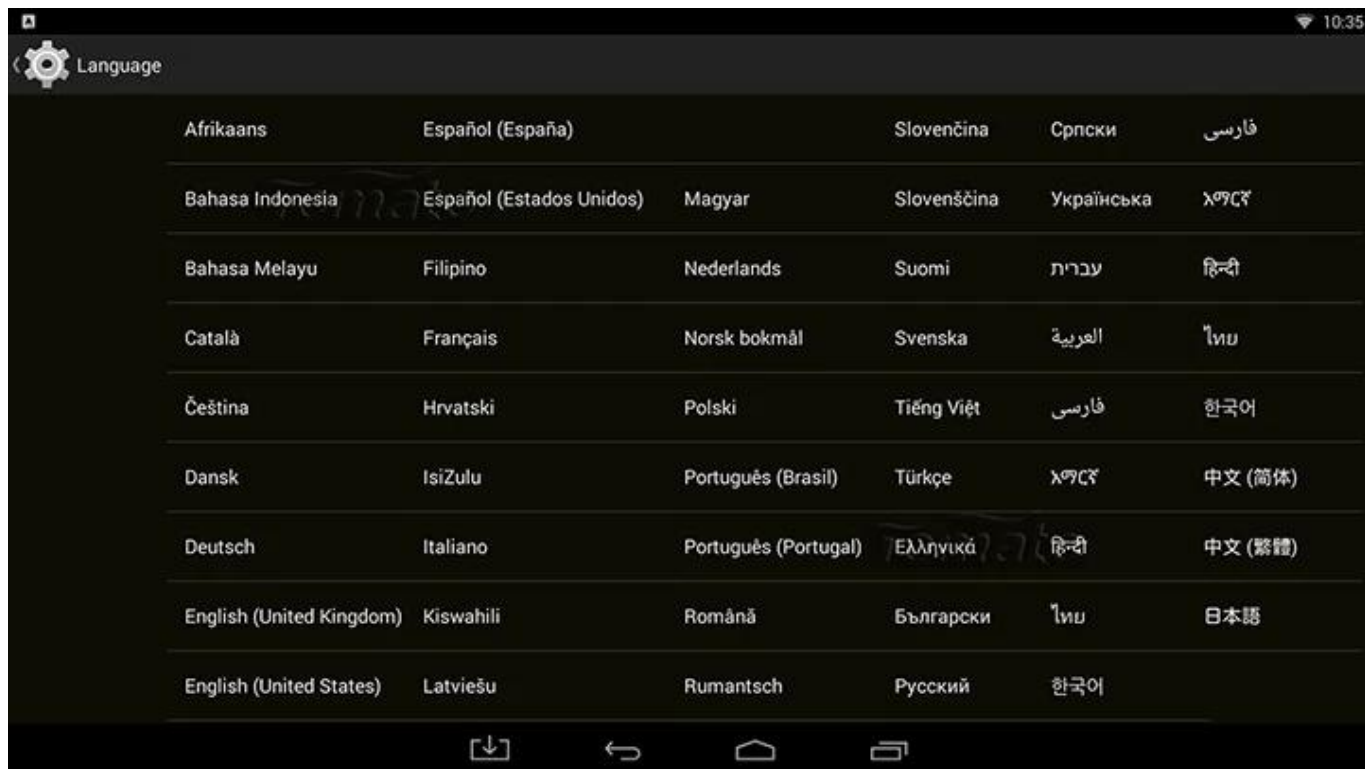

Entrez dans l'avenir du divertissement à domicile avec l'Amlogic S805 Quad-Core, couronné meilleur [Android TV Box](#). Plongez-vous dans des visuels de qualité supérieure, une diffusion fluide et une expérience Android TV riche en fonctionnalités. Élevez votre configuration de divertissement à domicile avec cet appareil puissant. Que ce soit pour les films, les jeux ou la productivité, cette Android TV Box offre des performances exceptionnelles. Commandez dès maintenant pour ouvrir une nouvelle ère de divertissement et redéfinir votre façon de vivre la télévision.