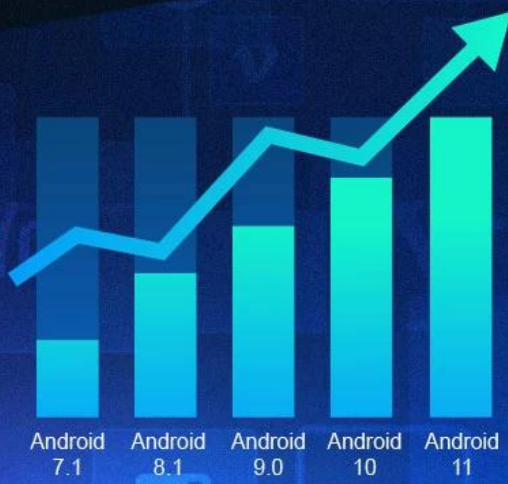

2.4G/5G
802.11ac

BT

4.1

Amlogic Quad-core 64 bit

The S905X4 chipset is an advanced application processor with AV1 video codec, secured 4K video codec engine and HDR image processing functions.

Android 11

Application installation is more flexible