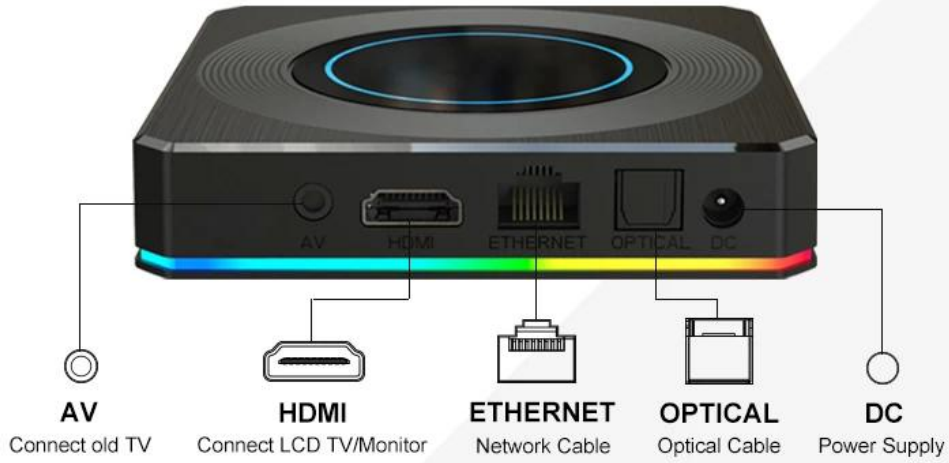

Various Interfaces

Various interfaces such as HDMI, LAN, USB, etc. which bring you a smart and colorful enjoyment.