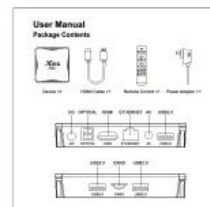

# Package Contents

Device

IR Remote Control  
(Battery not Included)

Power Supply

HDMI Cable

User Manual