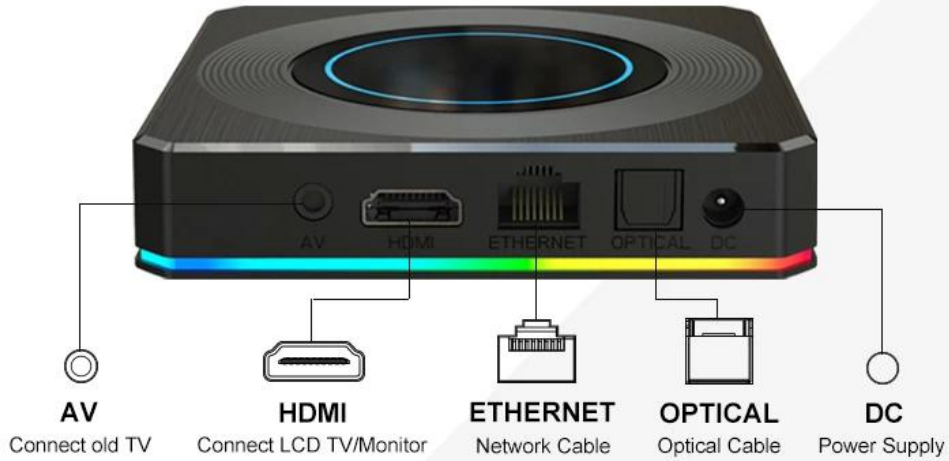

# Various Interfaces

Various interfaces such as HDMI, LAN, USB, etc. which bring you a smart and colorful enjoyment.

## Package Contents

Power Supply\*1

HD data cable\*1

User Manual\*1

Remote Control\*1

Discover the next level of entertainment with our Amlogic S905X4 Quad Core Android 11 Dual WiFi HD 8K TV Box. Here's why it's the perfect addition to your home theater setup: