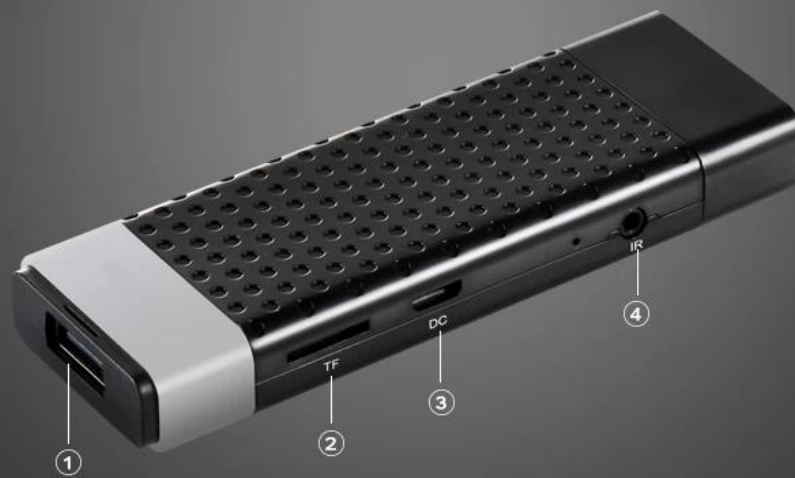

Which supports IEEE 802.11 a/b/g/n/ac and users can enjoy both download & upload simultaneously.

2.4G+5.8G
IEEE 802.11 ac

Interface:

- ① **USB3.0**
- ② TF Card
- ③ Micro USB
- ④ IR