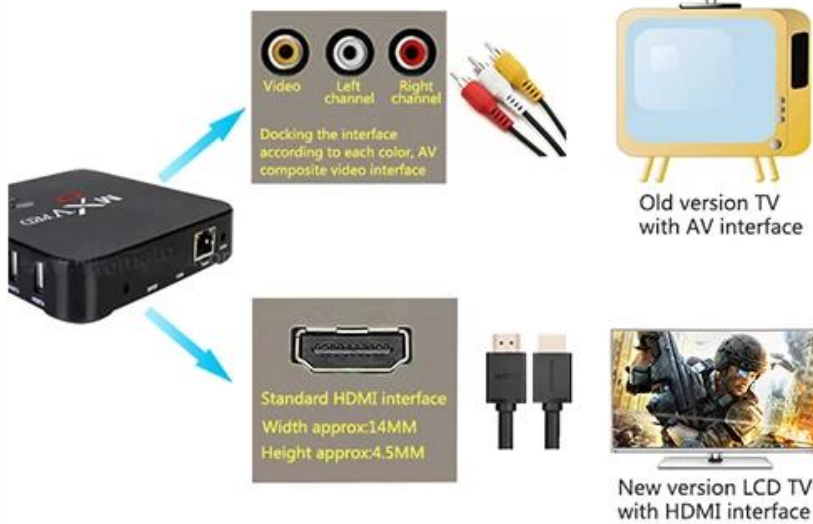

## HD Voice

## Only two steps, Easy operation

Step 1: Connect to the TV

Step 2: Connect to the Internet

Discover the enhanced entertainment capabilities of our Android 5.1 Amlogic S905 Quad Core Full HD Media Player. Dive into the features and benefits that make this device a top choice for streaming media, media playback, and versatile entertainment options.