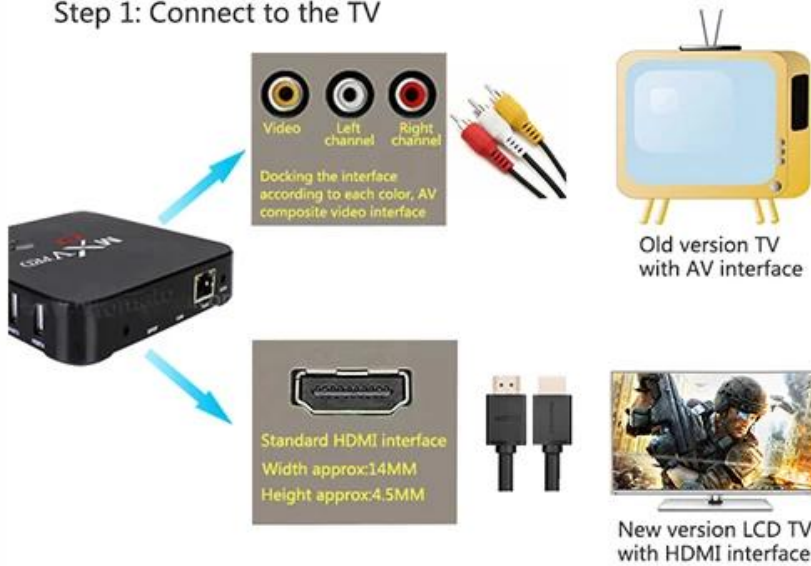

Only two steps, Easy operation

Step 1: Connect to the TV

Step 2: Connect to the Internet

Our Amlogic S905 Quad Core TV Box combines powerful performance and advanced features to redefine your entertainment experience. Explore the features and benefits that make this device a must-have for media enthusiasts and tech-savvy users alike.