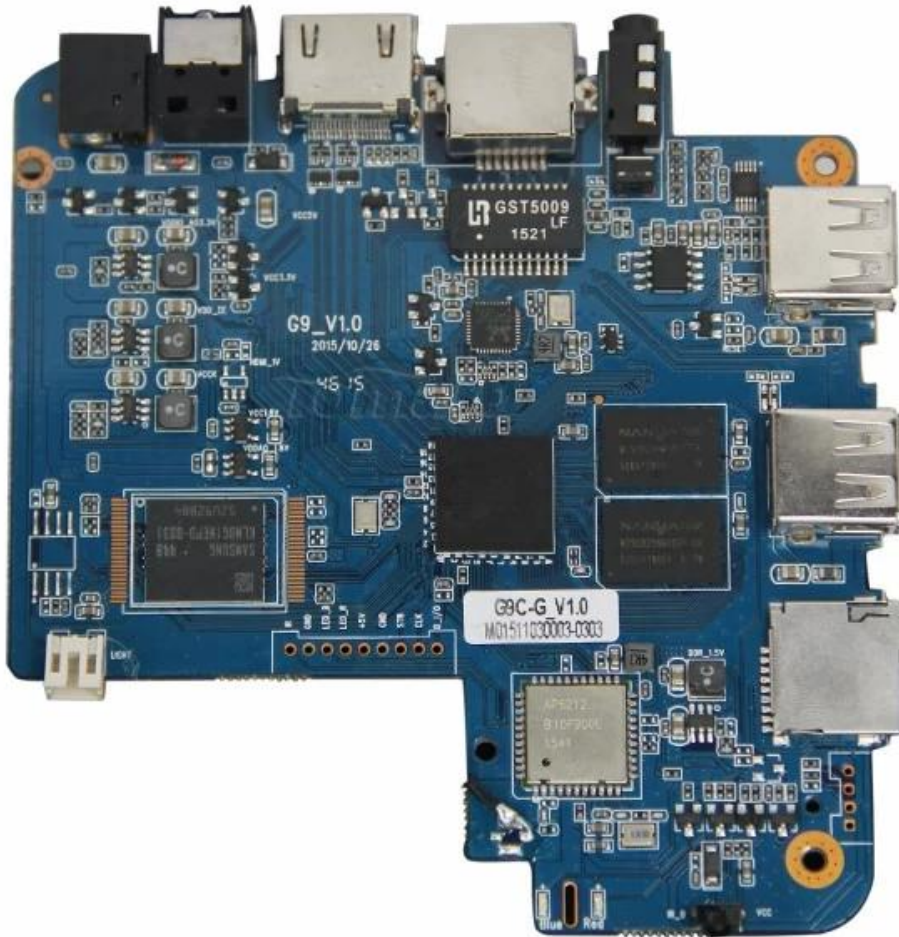

# Android 6.0.1 Android Quad Core TV Box OTT Amlogic S905X Smart TV Box G9Cx

Hardware Specifications	
Model No.	G9Cx
CPU	Amlogic S905x Quad Core ARM Cortex™ -A53 CPU up to 2.0 GHz
GPU	Penta-Core Mali-450 Up to 750Mhz+
FLASH	8GB EMMC
SDRAM	1GB DDR3
Power Supply Specifications	
Power Supply	DC 5V/2A
Power Indicator (LED)	Power ON:blue; Standby:Red
Main Features	
OS	Android 6.0.1
3D	3D-HD 1080Px2
Support Decoder Format	VP9/H.265 up to 4Kx2K@60 fps, HD MPEG1/2/4,H.264/H.265, HD AVC/VC-1,RM/RMVB,Xvid/DivX3/4/5/6 , RealVideo8/9/10,HEVC MP-10
Support Media Format	Avi/Rm/Rmvb/Ts/Vob/Mkv/Mov/ISO/Wmv/Asf/Flv/Dat/Mpg/Mpeg/MP4
Support Music Format	MP3/WMA/AAC/WAV/OGG/AC3/DDP/TrueHD/DTS/DTS/HD/FLAC/APE
Support Photo Format	HD JPEG/BMP/GIF/PNG/TIFF
USB Host	3 High Speed USB 2.0,Support U DISK And USB HDD
Card Reader	SD™/SDHC/MMC Cards
HDD File System	FAT16/FAT32/NTFS
Support Subtitle	SRT/SMI/SUB/SSA/IDX+USB
High Dification Video Output	Support All Standard SD/HD/4K2K Ultra HD Decoding And Output
OSD type of languages	English/French/German/Spanish/Italian etc Multilateral Languages
LAN	Ethernet:1000M, Standard RJ-45 (optional IEEE 802.3 10/100/1000 Gigabit )
Wireless	Support IEEE802.11 b/g/n Bluetooth™ 4.1EDR
Mouse/Keyboard	Support Mouse And Keyboard Via USB;Support 2.4GHz Wireless Mouse And Keyboard Via 2.4GHz USB Dongle
HDMI™	HDMI 2.0a With 3D,HDR,CEC and 4Kx2K@60fps max resolution
AV	Support
Optical	Support
3G	Support
SPDIF/IEC958	Optical
IPTV And OTT	Support Many Kinds of IPTV And OTT Programmes
Software Specifications	

## Picture Show

Indicator Light Port

Micro SD Card

USB

USB

AV Port

RJ 45 ETHERNET

HDMI™

Optical Port

Power Port

Discover the enhanced entertainment experience offered by our Android 6.0.1 Quad Core TV Box OTT Amlogic S905X Smart TV Box G9Cx. Dive into the features and benefits that make this device a standout choice for streaming media, app support, and smart TV capabilities.