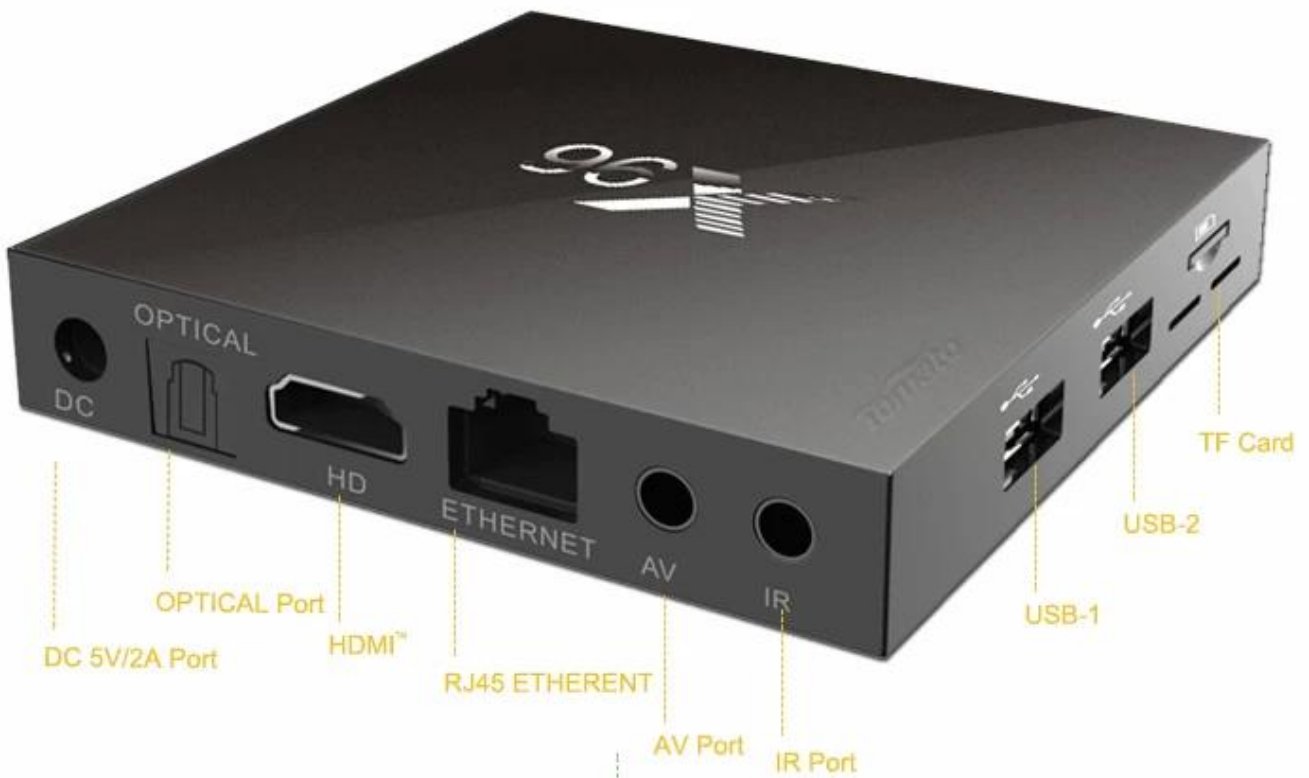

## **What's in the box?**

- 1 \*Android TV Box**
- 1 \* HDMI Cable**
- 1 \* Remote Control**
- 1 \* Power Adapter**
- 1 \* User Manual**

## Picture Show

Indicator Light Port

- Small size:90\*90\*20mm
- Save on transport costs
- Save space
- Easy to carry.

## X96 Smart Box

 <b>Amlogic</b> S905X	<b>Android</b> 6.0	<b>ARM</b> Cortex A53	<b>CPU</b> 4 Core 64bit	<b>GPU</b> 5 Core MALI-450	<b>4K</b> 60fps
<b>VP9</b> HDR10	<b>H.265</b> 10bit	<b>eMMC</b> Design	<b>LAN</b> 100M	<b>WiFi</b> 2.4G	<b>IR</b> Dual

## X96 Smart Box

Remote,  
Anywhere,  
Any angle.

The box can paste i to the Wall or TV and others.

- 1.Magic tape
- 2.Pothook Designed
- 3.Dual IR designed,remote control easy.

Put the photo,musics,and videos on your television.