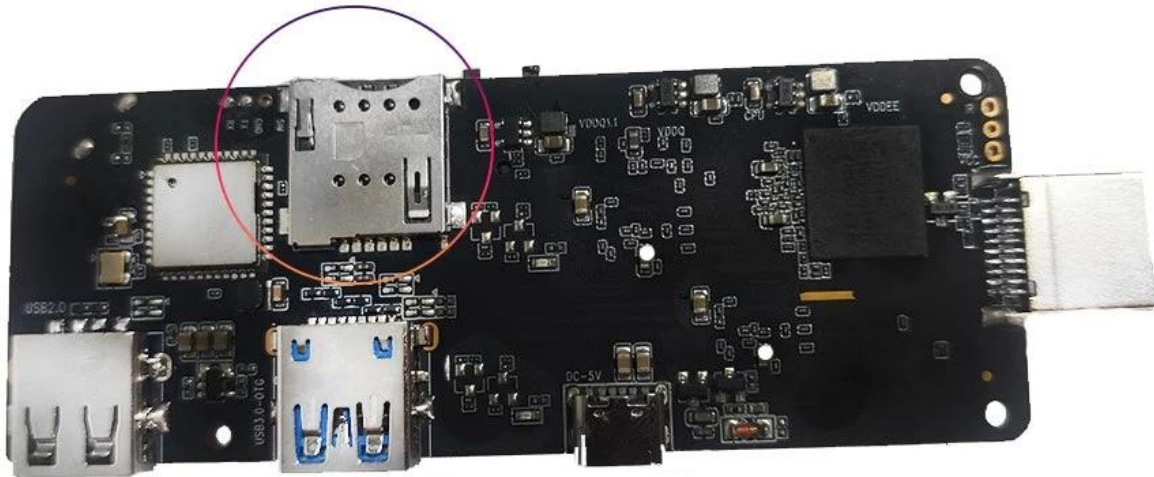

SIM card slot

Welcome to the future of entertainment with our innovative Android IPTV Box. Here's why it's the ultimate choice for your home entertainment needs:

Seamless Connectivity with Built-in 3G/4G LTE WCDMA Wireless Module:

Our Android IPTV Box comes equipped with a built-in 3G/4G LTE WCDMA wireless module, ensuring seamless connectivity and high-speed data transfer. Experience lag-free streaming, quick downloads, and effortless access to online content.

Immersive IPTV Experience:

Enjoy a wide range of IPTV services with our Android IPTV Box. Stream your favorite channels, access video-on-demand content, and explore a world of entertainment options right from your TV screen.

Versatile Multimedia Support: