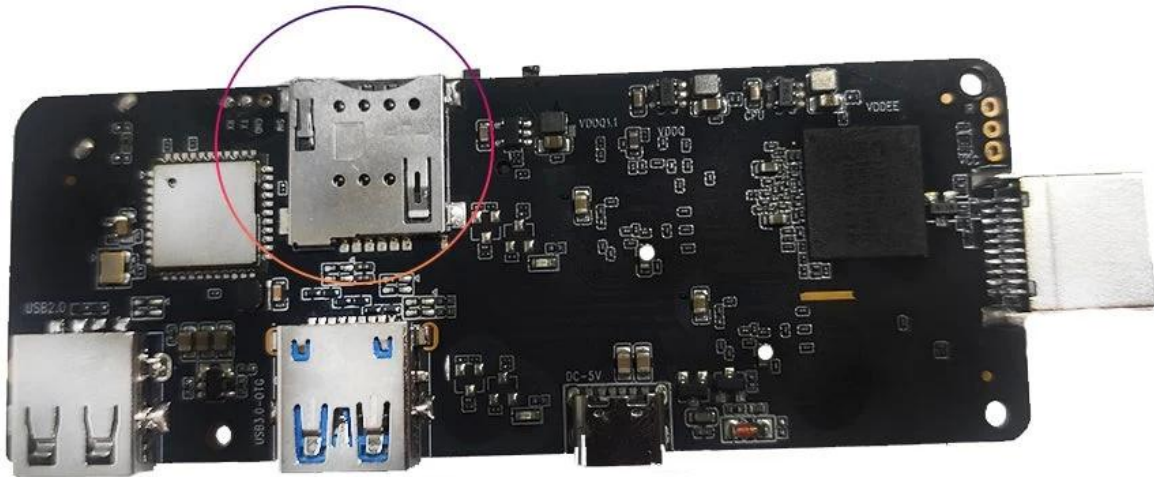

SIM card slot

Welcome to our Android IPTV Box Supplier, where innovation meets convenience. Here's why our Android TV Box with a built-in 3G/4G LTE WCDMA wireless module is the ultimate choice for your entertainment needs:

Seamless Streaming and High-Speed Connectivity:

Our Android IPTV Box Supplier provides seamless streaming of your favorite content with the built-in 3G/4G LTE WCDMA wireless module. Enjoy high-speed connectivity for lag-free streaming, quick downloads, and access to a world of online entertainment.

Vast Entertainment Options:

With our Android TV Box, you can access a wide range of entertainment options. Stream live TV, movies, series, music, and more from popular streaming platforms. Enjoy endless entertainment at your fingertips.