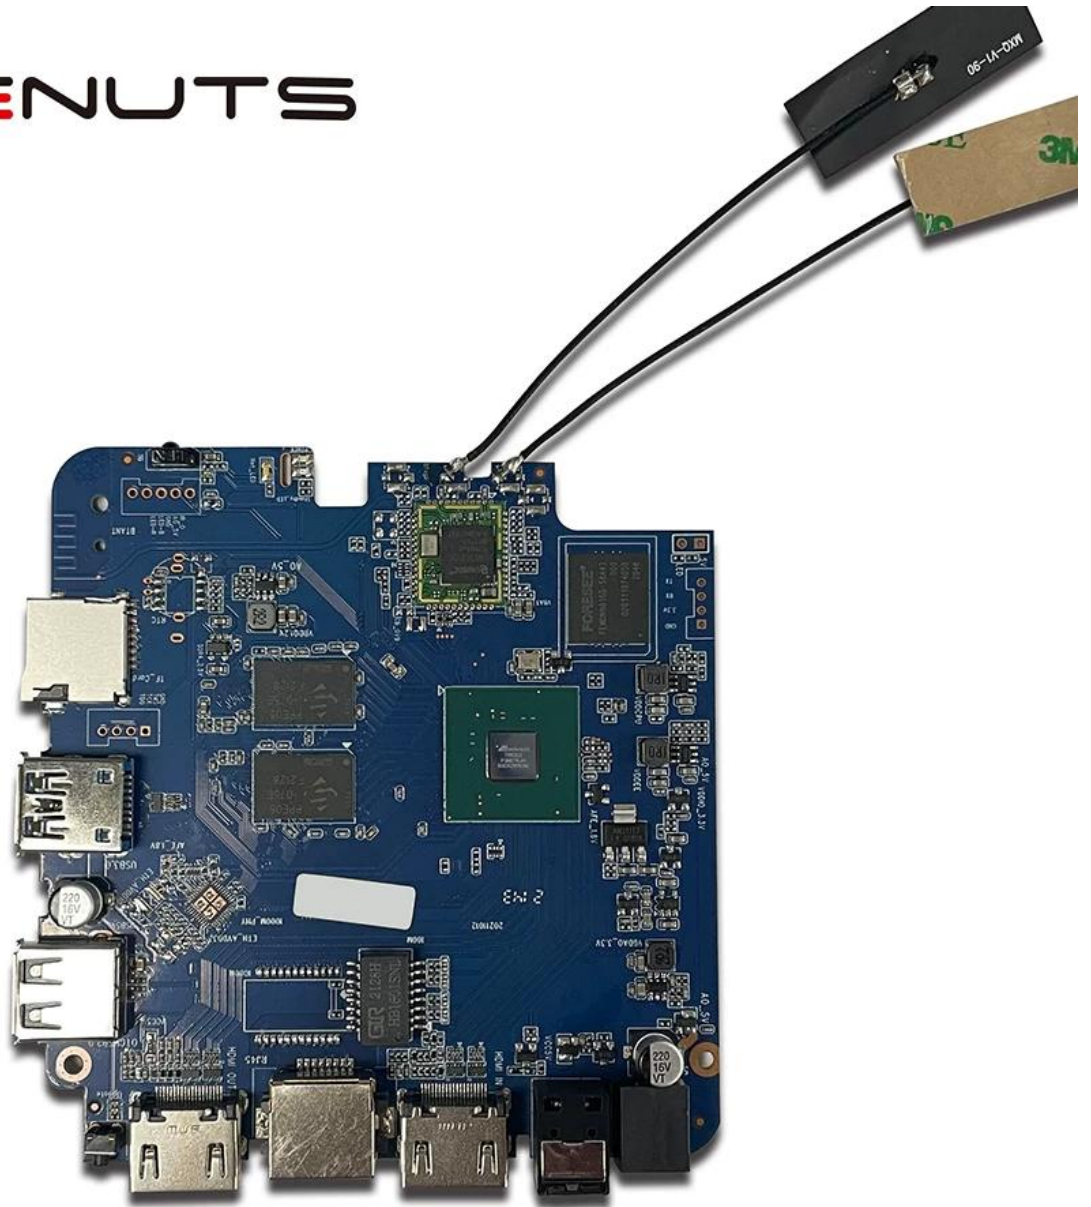

ONENUTS

Multi-core 32/64-bit CPU and 3D GPU with high performance	Powerful multimedia processing capability, supporting all mainstream video decoding including 8K/4K 10-bit AV1/H.265/VP9/AVS2	Supports all mainstream HDR standard including Dolby Vision, HDR10 and HLG	Unique Trulife picture quality enhancement engine, offering theater-like visual effect	Complete production-ready security solution, supporting secure boot, secure OS and mainstream DRMs
Ultra-high performance and ultra-low power consumption	Ultra-high SoC integration and rich peripheral interfaces	Complete IP license, including Dolby, DTS, etc.	Supports screen projection technology like DLNA, Miracast etc.	Provides mature turn-key solution for both split and AIO smart TV

Upgrade your home entertainment experience with our advanced Android Set Top Box, designed to