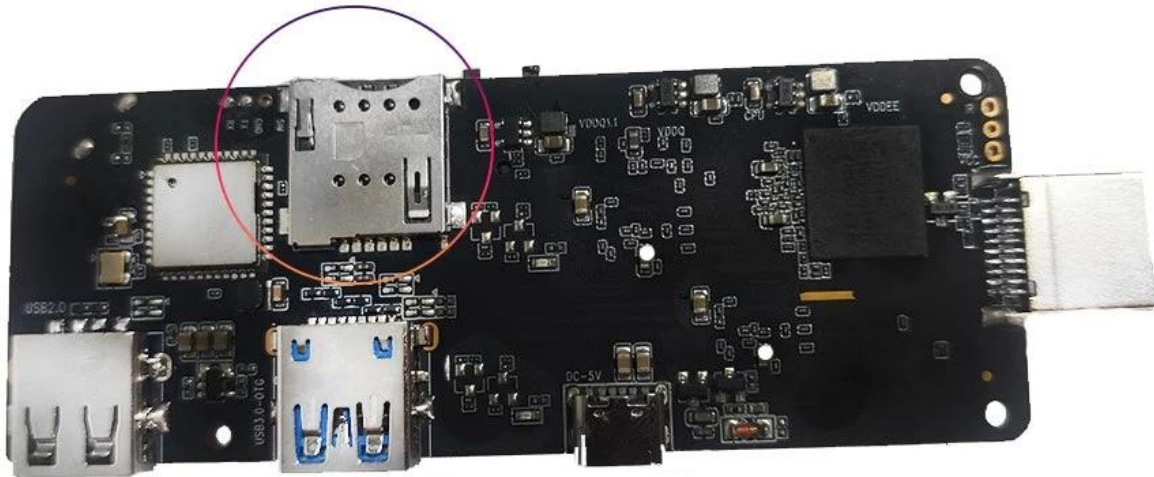

SIM card slot

Advanced Connectivity Options Our Android TV Box is equipped with a 3G/4G SIM card slot, allowing you to enjoy seamless internet connectivity without relying solely on Wi-Fi or Ethernet. Whether you're streaming movies, playing online games, or browsing the web, stay connected and enjoy uninterrupted entertainment.