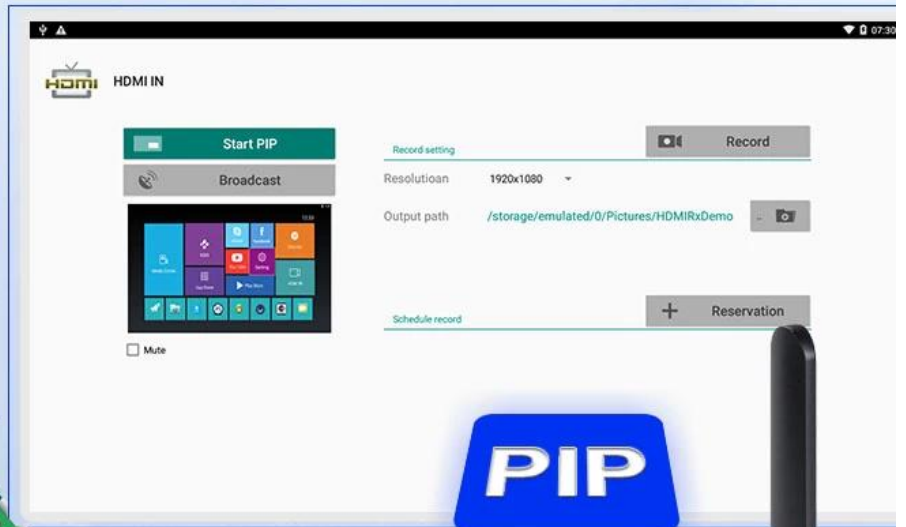

The general color display, not bright and true, it is because the color gamut is not enough

Selecting a Sub Display in PIP Mode

Select APP "Setting" 01

Select "Start PIP" 02

Multiple windows display content 03