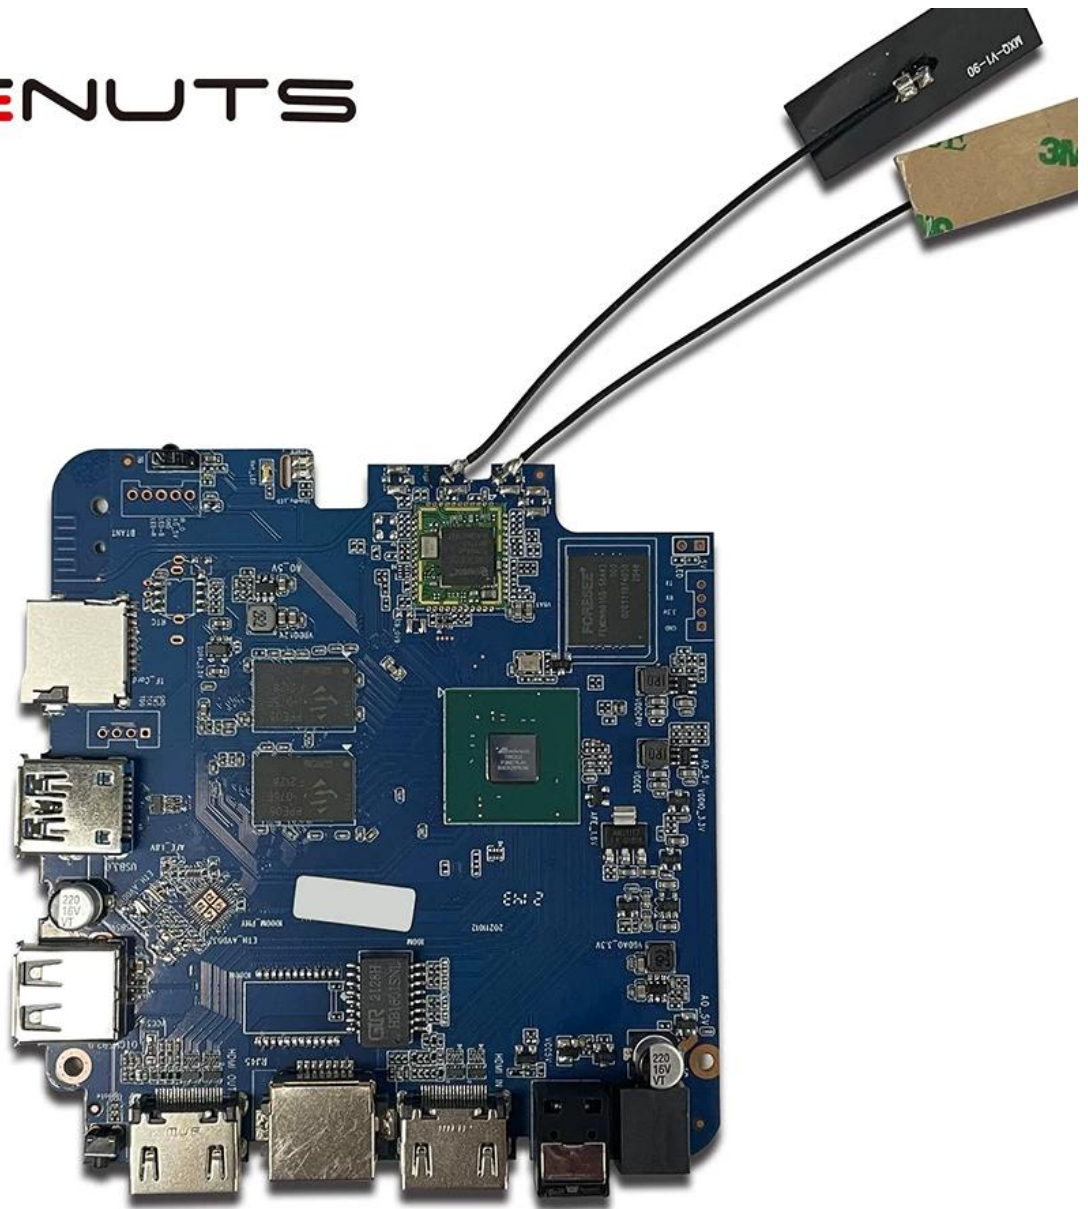

ONENUTS

Multi-core 32/64-bit CPU and 3D GPU with high performance	Powerful multimedia processing capability, supporting all mainstream video decoding including 8K/4K 10-bit AV1/H.265/VP9/AVS2	Supports all mainstream HDR standard including Dolby Vision, HDR10 and HLG	Unique Trulife picture quality enhancement engine, offering theater-like visual effect	Complete production-ready security solution, supporting secure boot, secure OS and mainstream DRMs
Ultra-high performance and ultra-low power consumption	Ultra-high SoC integration and rich peripheral interfaces	Complete IP license, including Dolby, DTS, etc.	Supports screen projection technology like DLNA, Miracast etc.	Provides mature turn-key solution for both split and AIO smart TV

The Amlogic T962E2 Chip is a game-changer in the realm of multimedia devices. Here's why it