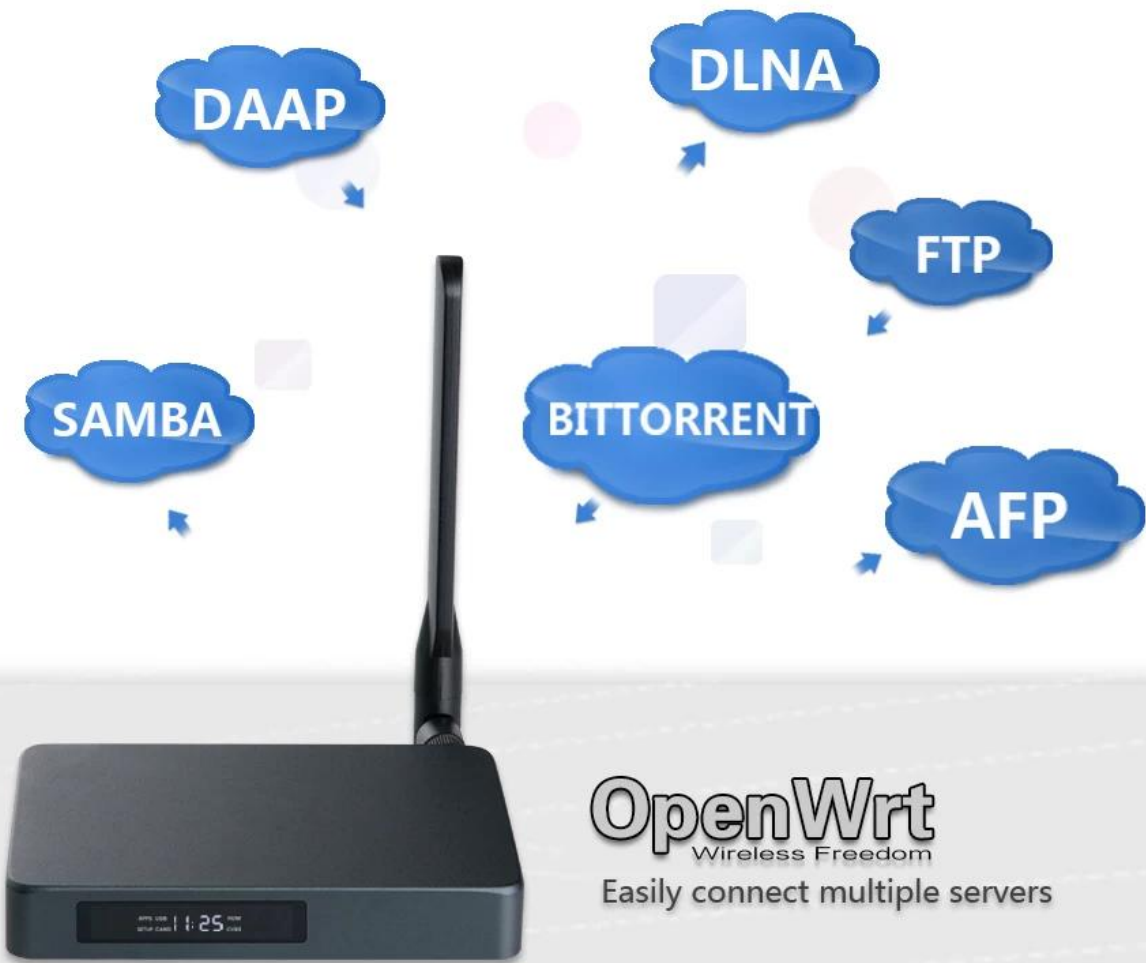

# Smart BOX

**4K**  
ULTRA HD

**3D**

**SATA**  
3.0

**4Core**  
64Bit

**Video**  
Input

**DVR**

**HDR**

# Selecting a Sub Display in PIP Mode

Select APP "Setting" 01

Select "Start PIP" 02

03

Multiple windows display content

Copy and burn what you want

4.0  
Bluetooth

Bluetooth 4.0 makes it easy to connect your keyboard, mouse, game console, and more

**SATA 3.0**

**4K** **3D** **DVR**  
ULTRA HD

Our 4K HDMI Android TV Box stands out as a top-tier product from China's leading manufacturer. Packed with advanced features and innovative technology, it offers a superior entertainment experience for users seeking high-quality streaming, gaming, and more.

At the core of this device is its ability to deliver stunning 4K resolution through HDMI connectivity. Whether you're watching movies, TV shows, or playing games, every detail is rendered with clarity and precision, immersing you in a lifelike visual experience.