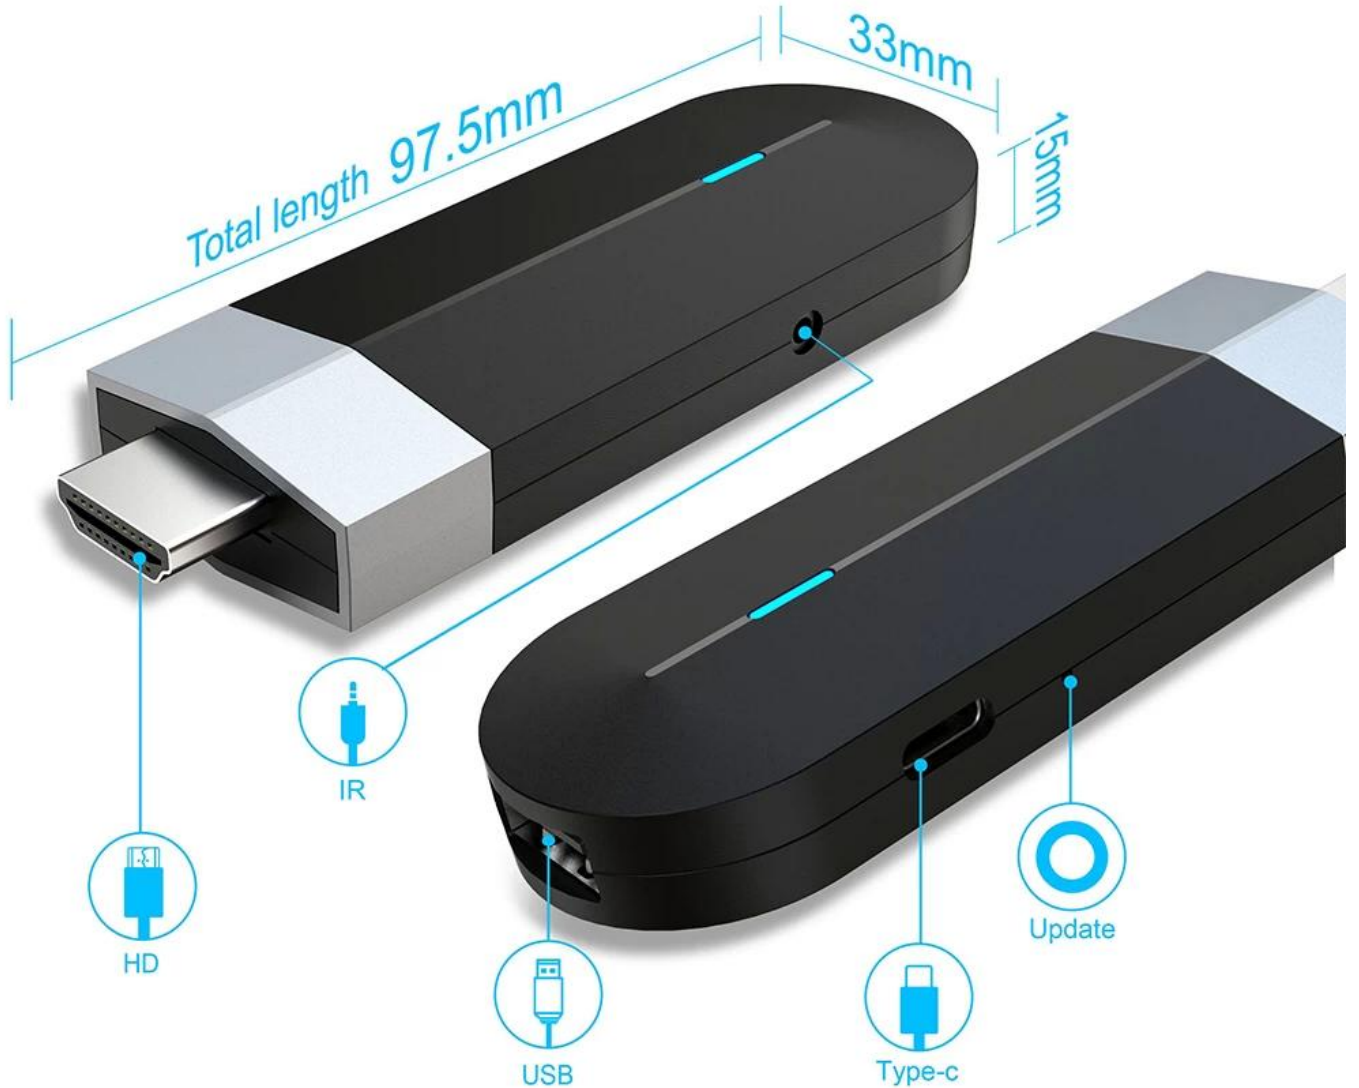

Play games

Watch movies

Working Conference

Music sharing

Interface & Dimension

Convenient, fast, rechargeable and data transmission type-C of the interface

Package Contents

Remote Control*1