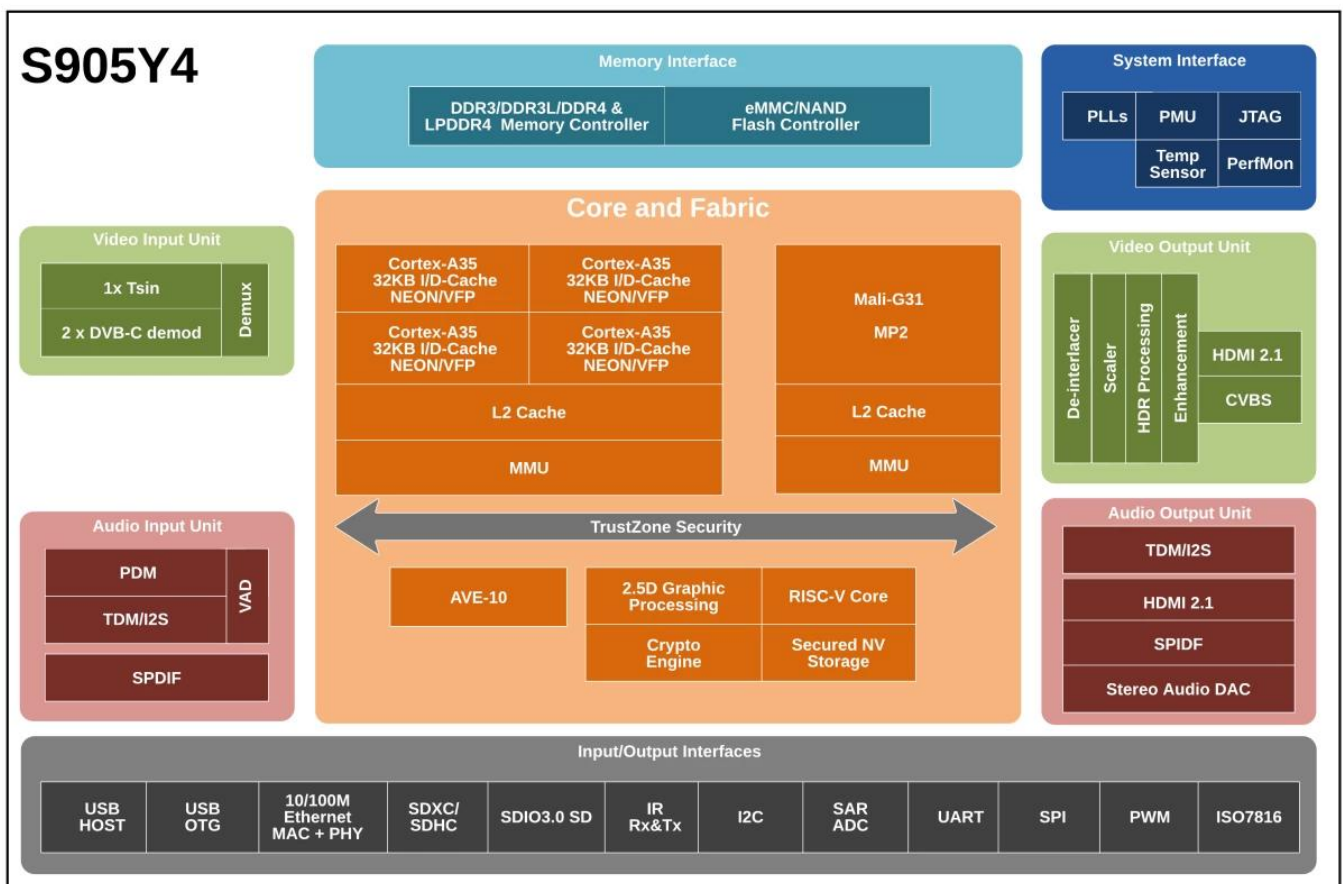

Amlogic S905Y4 chipset chooses low-power A35 CPU cores instead of keeping Cortex-A55 cores, which consumes up to 32% less battery power in achieving the same performance as Cortex-A55 cores.

Amlogic S905Y4 SoC appears to be manufactured in 12 nm for power consumption and thermals, features four ARM Cortex-A35 CPU cores up to 1.8 GHz. It has native connections for HDMI 2.1 up to 4K@120fps or 8K, USB 3.0 support, internal storage up to eMMC, Ethernet 10/100 and audio

capability up to 8 channels of audio input and output.

CPU

Amlogic S905Y4 SoC Quad Core has four ARM Cortex-A35 cores, is capable of reaching 2 GHz.

GPU

In the graphics section have the Mali-G31 MP2 GPU with a maximum speed of 650Mhz and performance up to 1.3 Gpix/s per core = 2.6Gpix/s (0.65 Gpix the Mali-450). It has support for OpenGL ES 3.2 and Vulkan 1.2. It also have support OpenCL 2.0 FP, Render Script, support L2 Cache up to 512MB and bus AMBA 4 ACE-LITE.

VPU

For the video, it support codecs h.265, VP9 and the new AV1 codec, compatible with HDR formats and support for REC709 / BT2020 profiles. This system allows us to take video up to UHD 4K@120fps or 8K resolutions without problems thanks to its HDMI 2.1 video output that theoretically can be compatible with automatic refresh synchronization, but this will depend on the implementation in the firmware and the technology of our TV.

Android system

The system Android 11 (API 30), the kernel that controls the system is the kernel 5.4.86

Welcome to our comprehensive guide on the best streaming internet player and mini internet TV box solutions available from our trusted brand. In this detailed explanation, we'll delve into the features, benefits, and versatility that make our products stand out in the market, offering you a complete entertainment solution in a compact package.