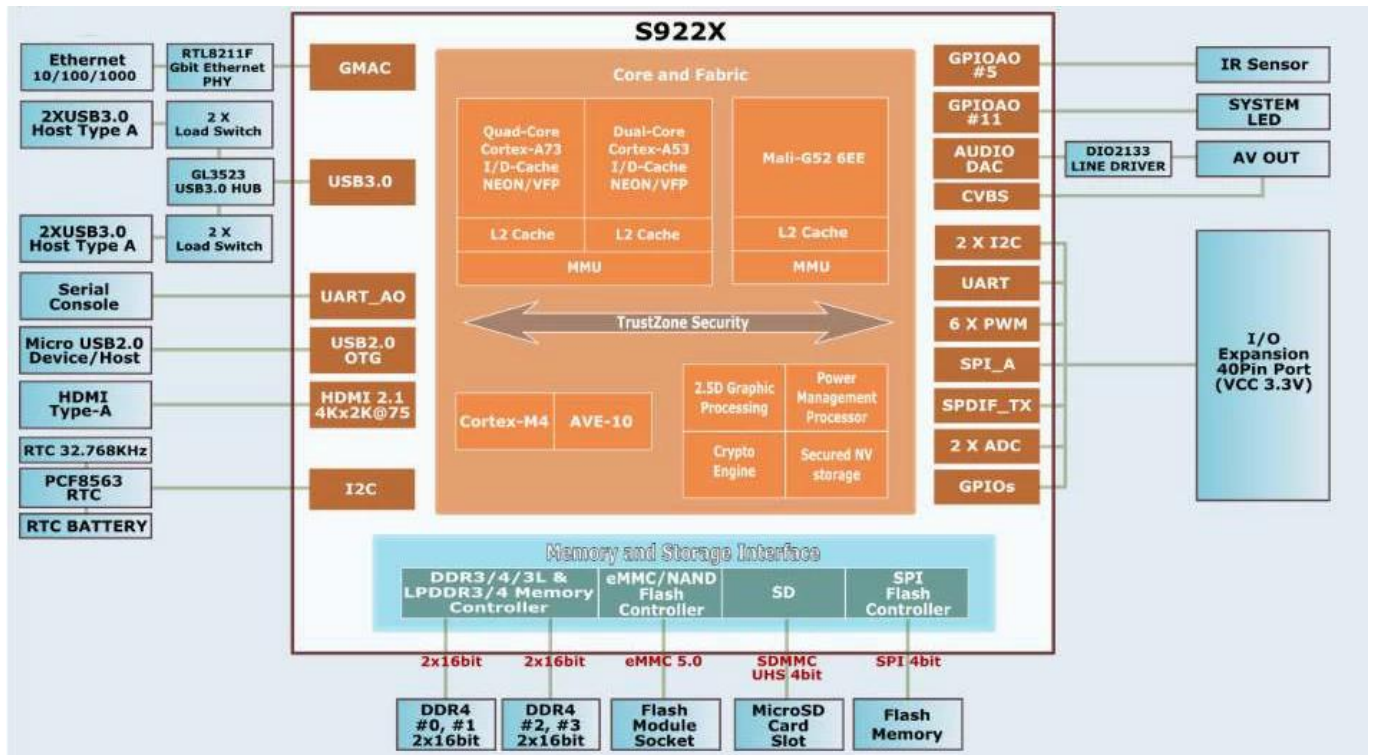

ONENUTS

Step into the future of entertainment with our Best [Android TV Box](#) of 2024 featuring the powerful Amlogic S922X Quad-Core ARM processor. Immerse yourself in stunning visuals, seamless streaming, and an advanced Android TV experience. Elevate your home entertainment setup with this feature-packed device. Whether for movies, games, or productivity, this Android TV Box delivers exceptional performance. Order now and redefine the way you experience TV in 2020 and beyond!