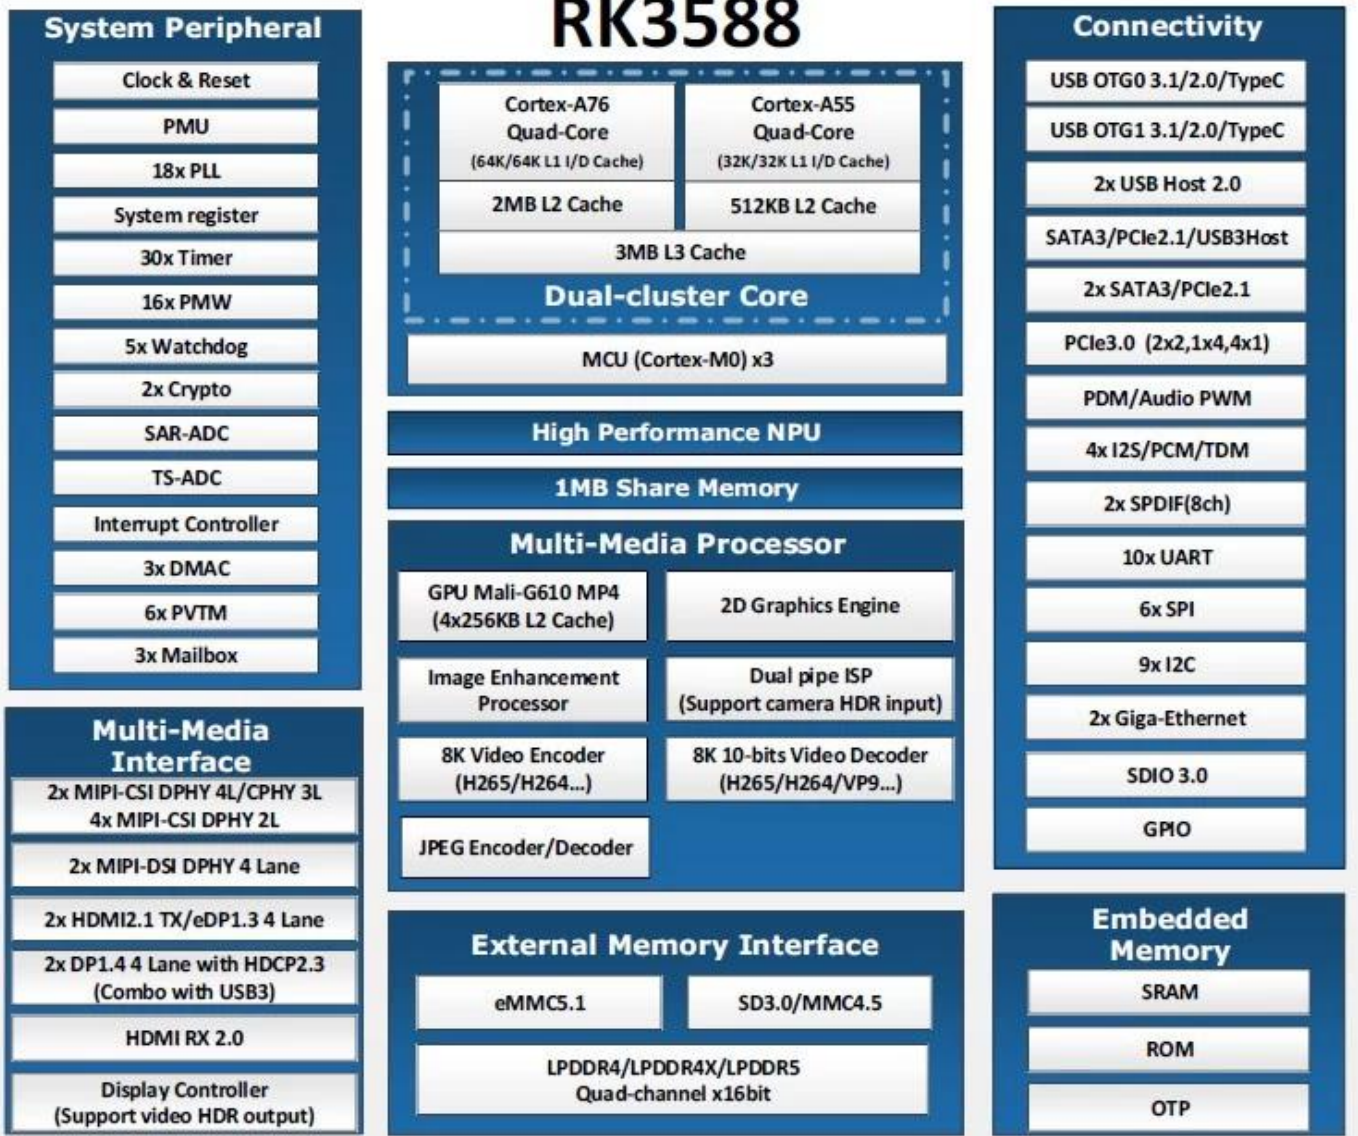

Explore RK3588 Octa-Core Android TV Box

Rockchip
RK3588
A high performance, low power AIoT processor

The graphic features the Rockchip logo in white on a dark blue background with circuit-like patterns. To the right, a stylized chip icon is shown in blue and yellow, with 'Rockchip' and 'RK3588' written on it. Below the main text, it describes the processor as 'A high performance, low power AIoT processor'.

Typical Application Diagram – AIoT

Explore RK3588 Octa-Core Android TV Box

Product Description

Discover a new realm of entertainment with our RK3588 Octa-Core Android TV Box. This cutting-edge device redefines home theater, delivering unparalleled performance and an immersive viewing experience. Unleash the power of 8K resolution, Wi-Fi 6E connectivity, and AIoT applications for a seamless and intelligent entertainment ecosystem.