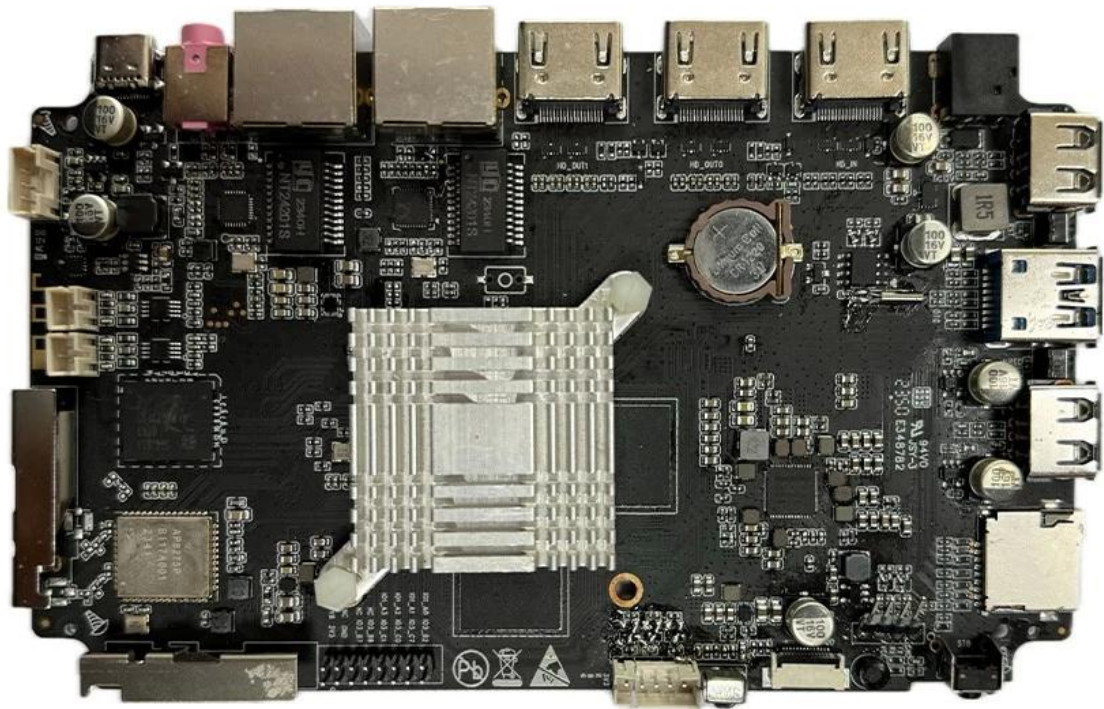

Explore RK3588 Octa-Core Android TV Box

Rockchip
RK3588
A high performance, low power AIoT processor

The graphic features the Rockchip logo in white on a dark blue background with circuit-like patterns. To the right, a stylized chip icon is shown in blue and yellow, with 'Rockchip' and 'RK3588' written on it. Below the main text, it describes the processor as 'A high performance, low power AIoT processor'.

Typical Application Diagram – AIoT

Explore RK3588 Octa-Core Android TV Box

Product Description

Discover a new realm of entertainment with our RK3588 Octa-Core Android TV Box. This cutting-edge device redefines home theater, delivering unparalleled performance and an immersive viewing experience. Unleash the power of 8K resolution, Wi-Fi 6E connectivity, and AIoT applications for a seamless and intelligent entertainment ecosystem.

Product Features

1. **8K Brilliance:** Immerse yourself in stunning 8K visuals for an unparalleled viewing experience.
2. **Octa-Core Powerhouse:** The RK3588 processor ensures smooth multitasking and superior performance.
3. **Wi-Fi 6E Connectivity:** Enjoy ultra-fast and stable internet connections for seamless streaming and browsing.
4. **AIoT Integration:** Elevate your smart home with AIoT applications, connecting your devices intelligently.
5. **Future-Ready:** Stay ahead with a device designed for the future of entertainment and technology.

Unlock a world of possibilities with the RK3588 Octa-Core Android TV Box — where performance meets innovation.

Key Specifications

- Processor: RK3588 Octa-Core
- Resolution: 8K
- Connectivity: Wi-Fi 6E
- AIoT Support: Yes
- Future-Ready: Yes